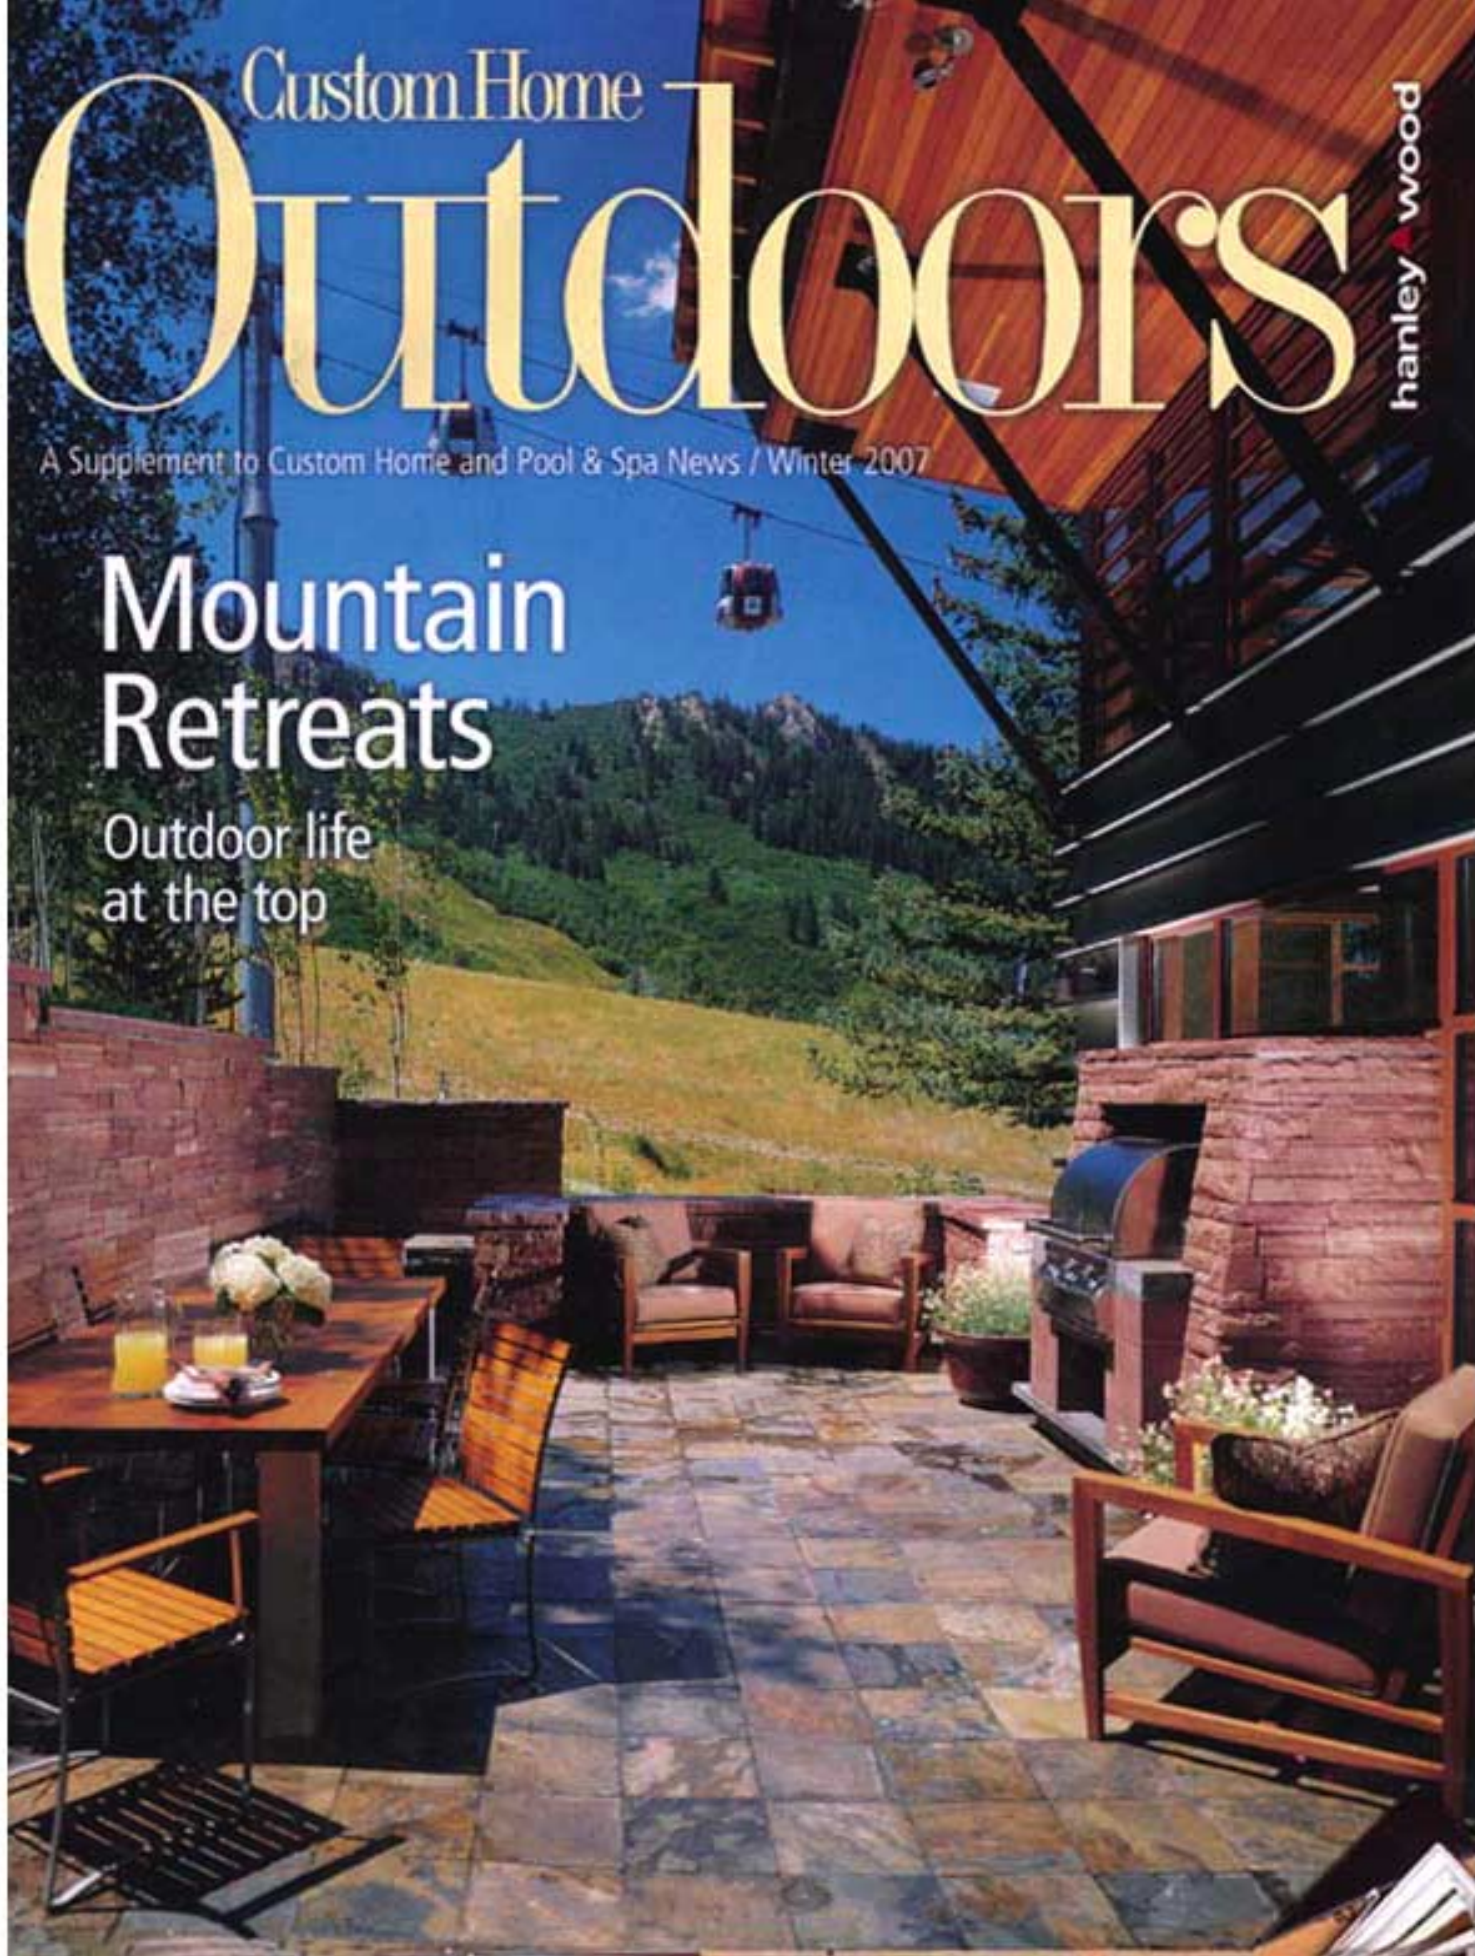

Custom Home Outdoors

hanley wood

A Supplement to Custom Home and Pool & Spa News / Winter 2007

Mountain Retreats

Outdoor life
at the top

Gate Fate

Charles Prowell was destined to work with wood. His father built custom homes, his mother was an artist, his grandfather designed furniture, and his uncle was an architect. Prowell followed in their footsteps by founding Charles Prowell Woodworks, which crafts Western cedar and Southern cypress gates and arbors.

The arbors use extensions that fit over gate posts, walls, or columns and can stretch from 4 to 10 feet wide, depending on the type of gate. Designs can incorporate Plexiglass, regular glass, stained glass, or beveled glass. Other product offerings include lighting columns and pergolas. A pavilion design is in the works, and all products include assembly instructions.