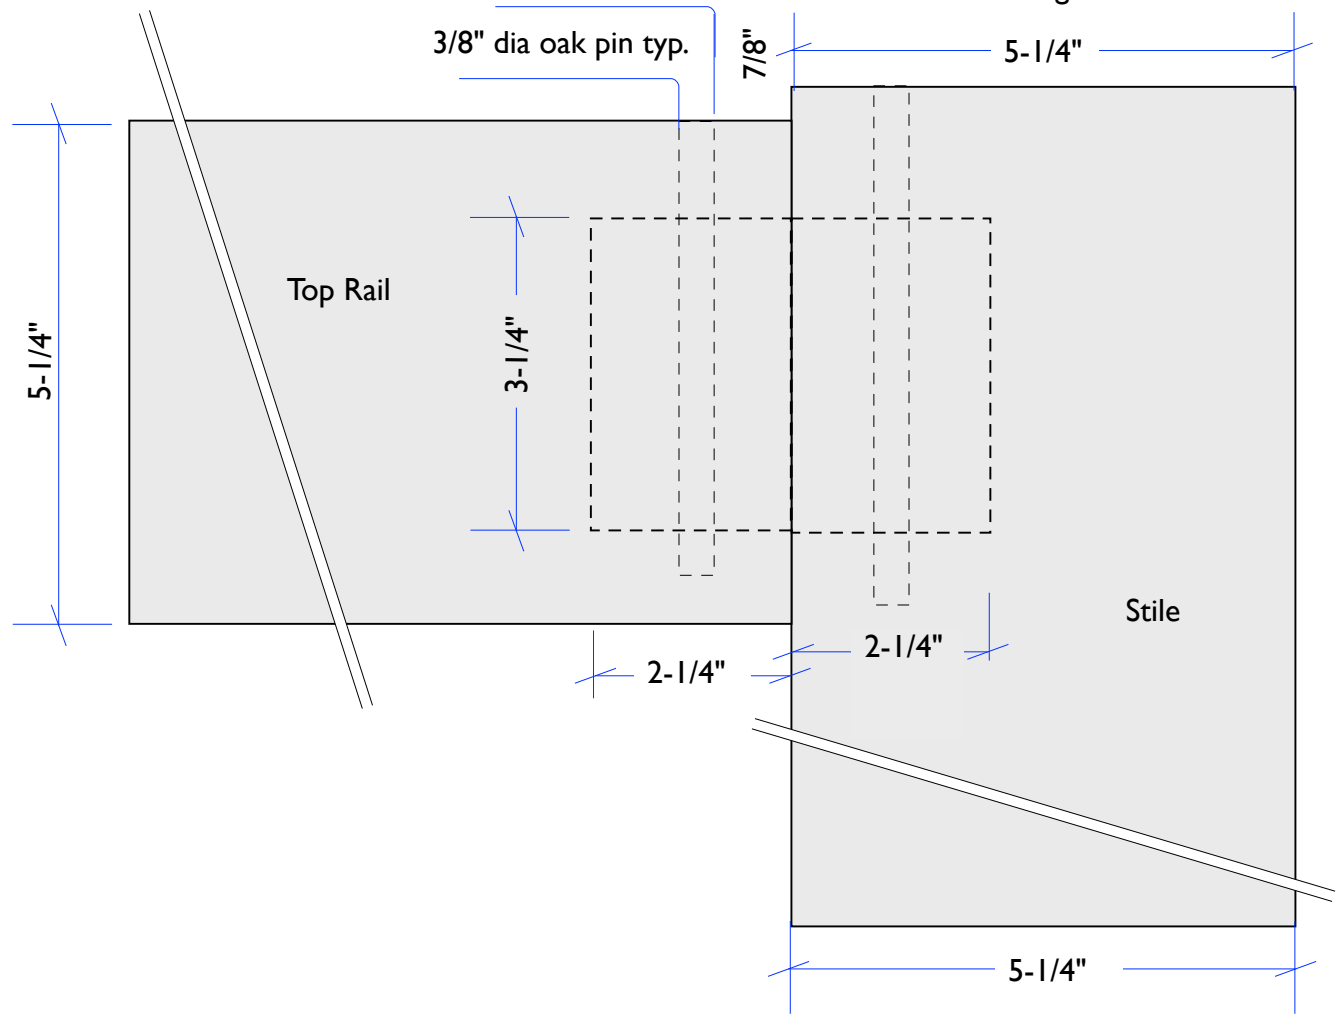

Floating Tenon w/single dowel locking pin

PROWELL Woodworks
800.466.1850

Page 1

Floating Tenon w/single dowel locking pin

PROWELL WOODWORKS
800.466.1850

Page 2

FRONT FACE VIEW