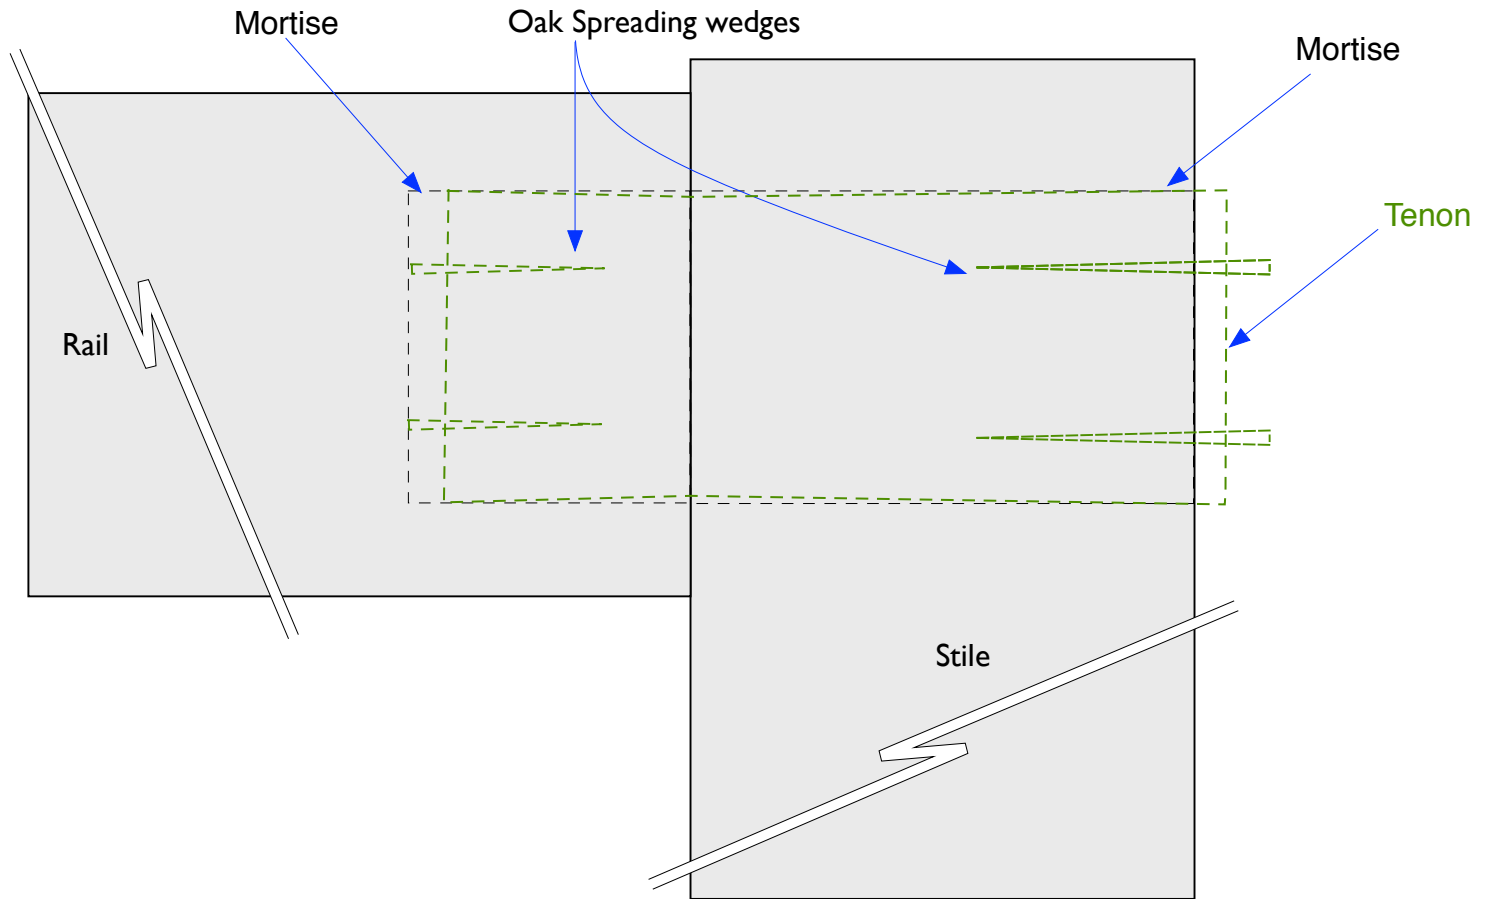

Joint #13
Floating Mortise and Tenon w/Expanding Wedges

P_{RO}WELL WOODWORKS
800.466.1850
Page 1

Joint #13
Floating Mortise and Tenon w/Expanding Wedges

P_{ROWELL} W_{OODWORKS}
800.466.1850

Page 2

FRONT FACE VIEW