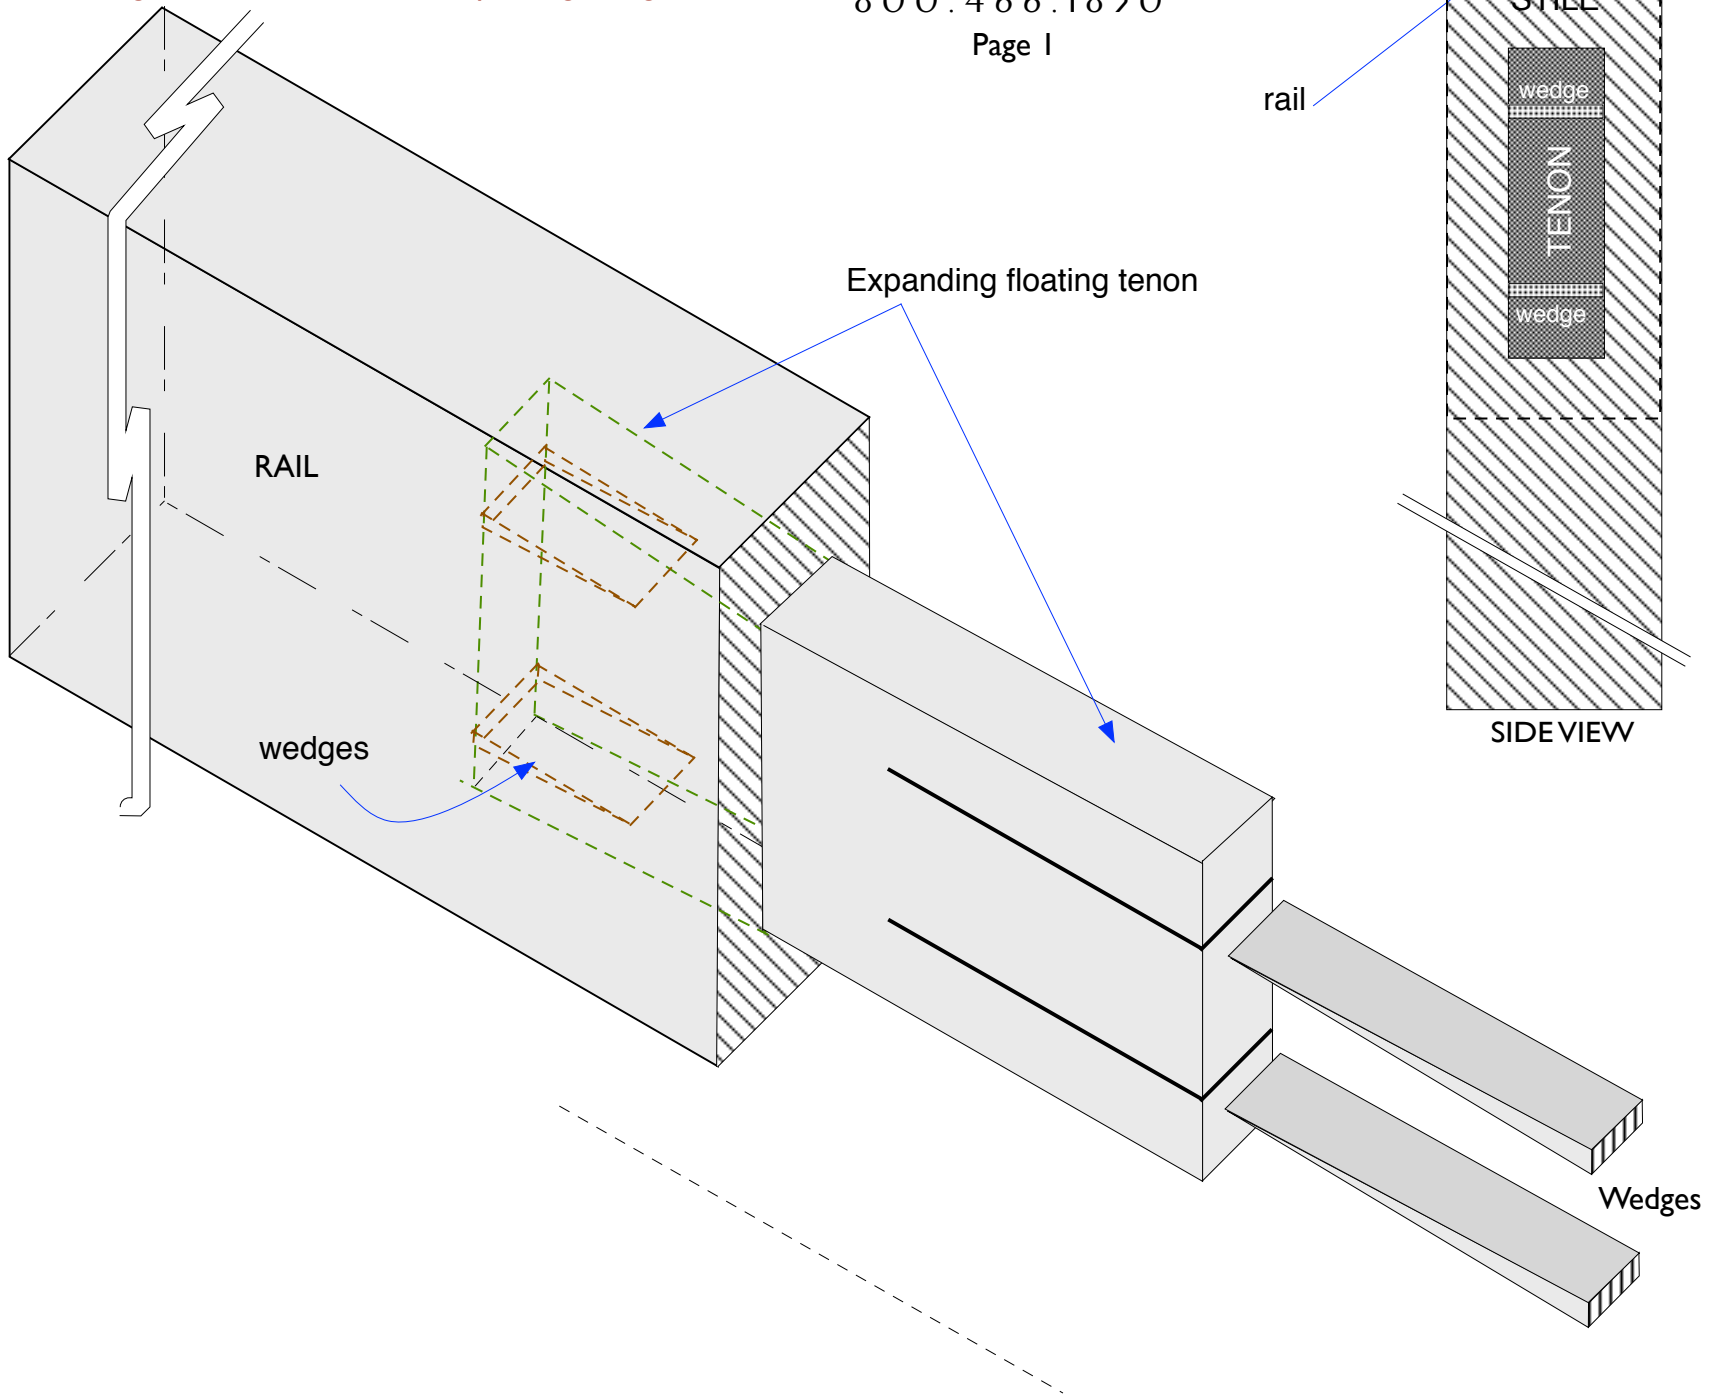

Joint #13
Floating Mortise and Tenon w/Expanding Wedges

P_{RO}WELL WOODWORKS
800.466.1850
Page 1

Joint #13
Floating Mortise and Tenon w/Expanding Wedges

P_{ROWELL} W_{OODWORKS}
800.466.1850

Page 2

FRONT FACE VIEW