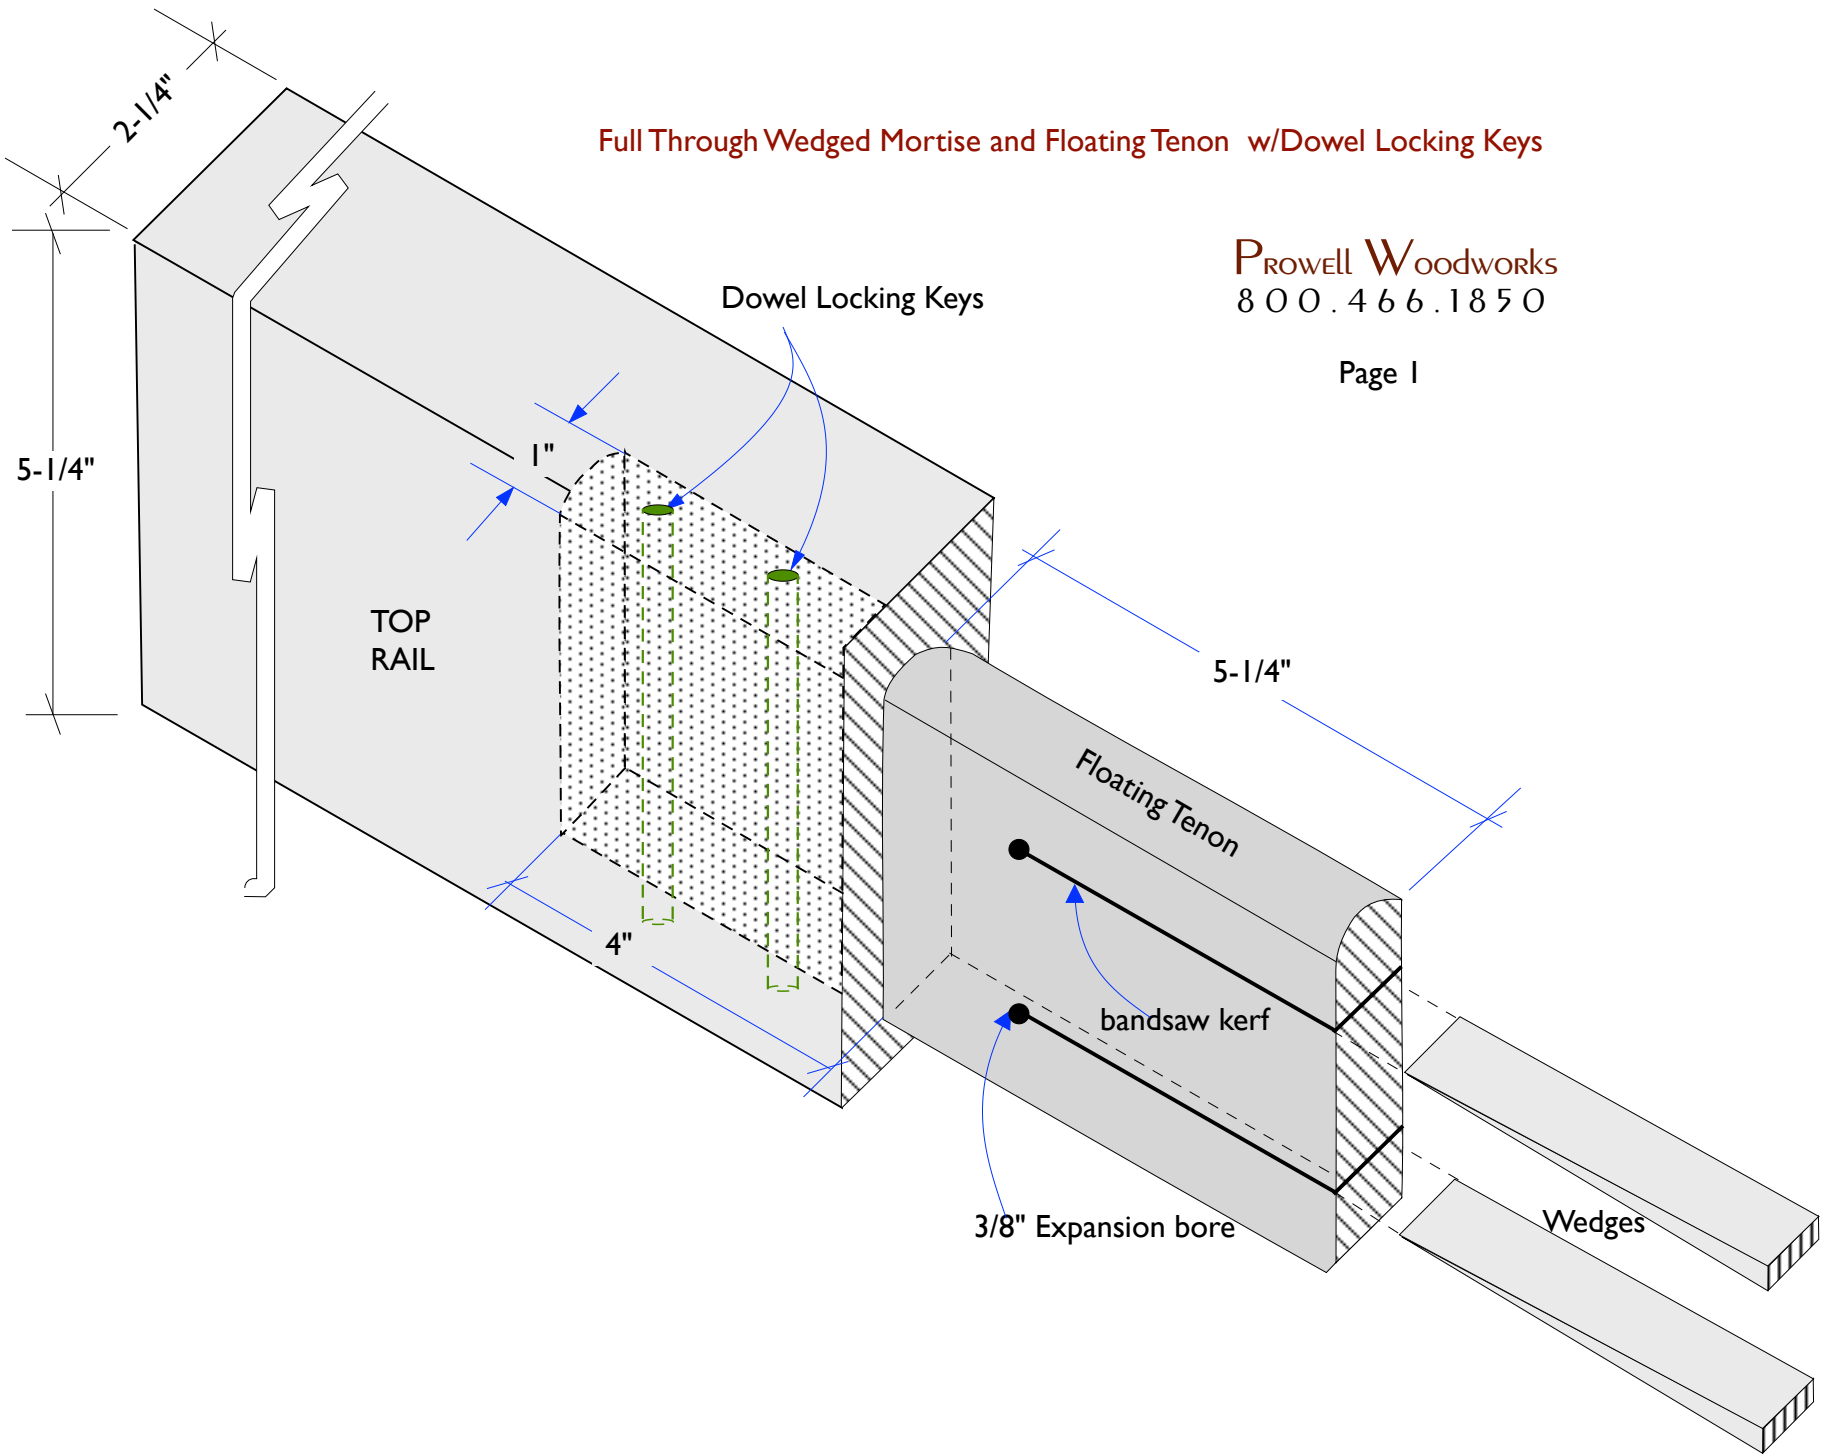

Full Through Wedged Mortise and Floating Tenon w/Dowel Locking Keys

P_{RO}WELL WOODWORKS
800.466.1850

Page 1

Full Through Wedged Mortise and Floating Tenon w/Dowell Locking Keys

PROWELL WOODWORKS
800.466.1850