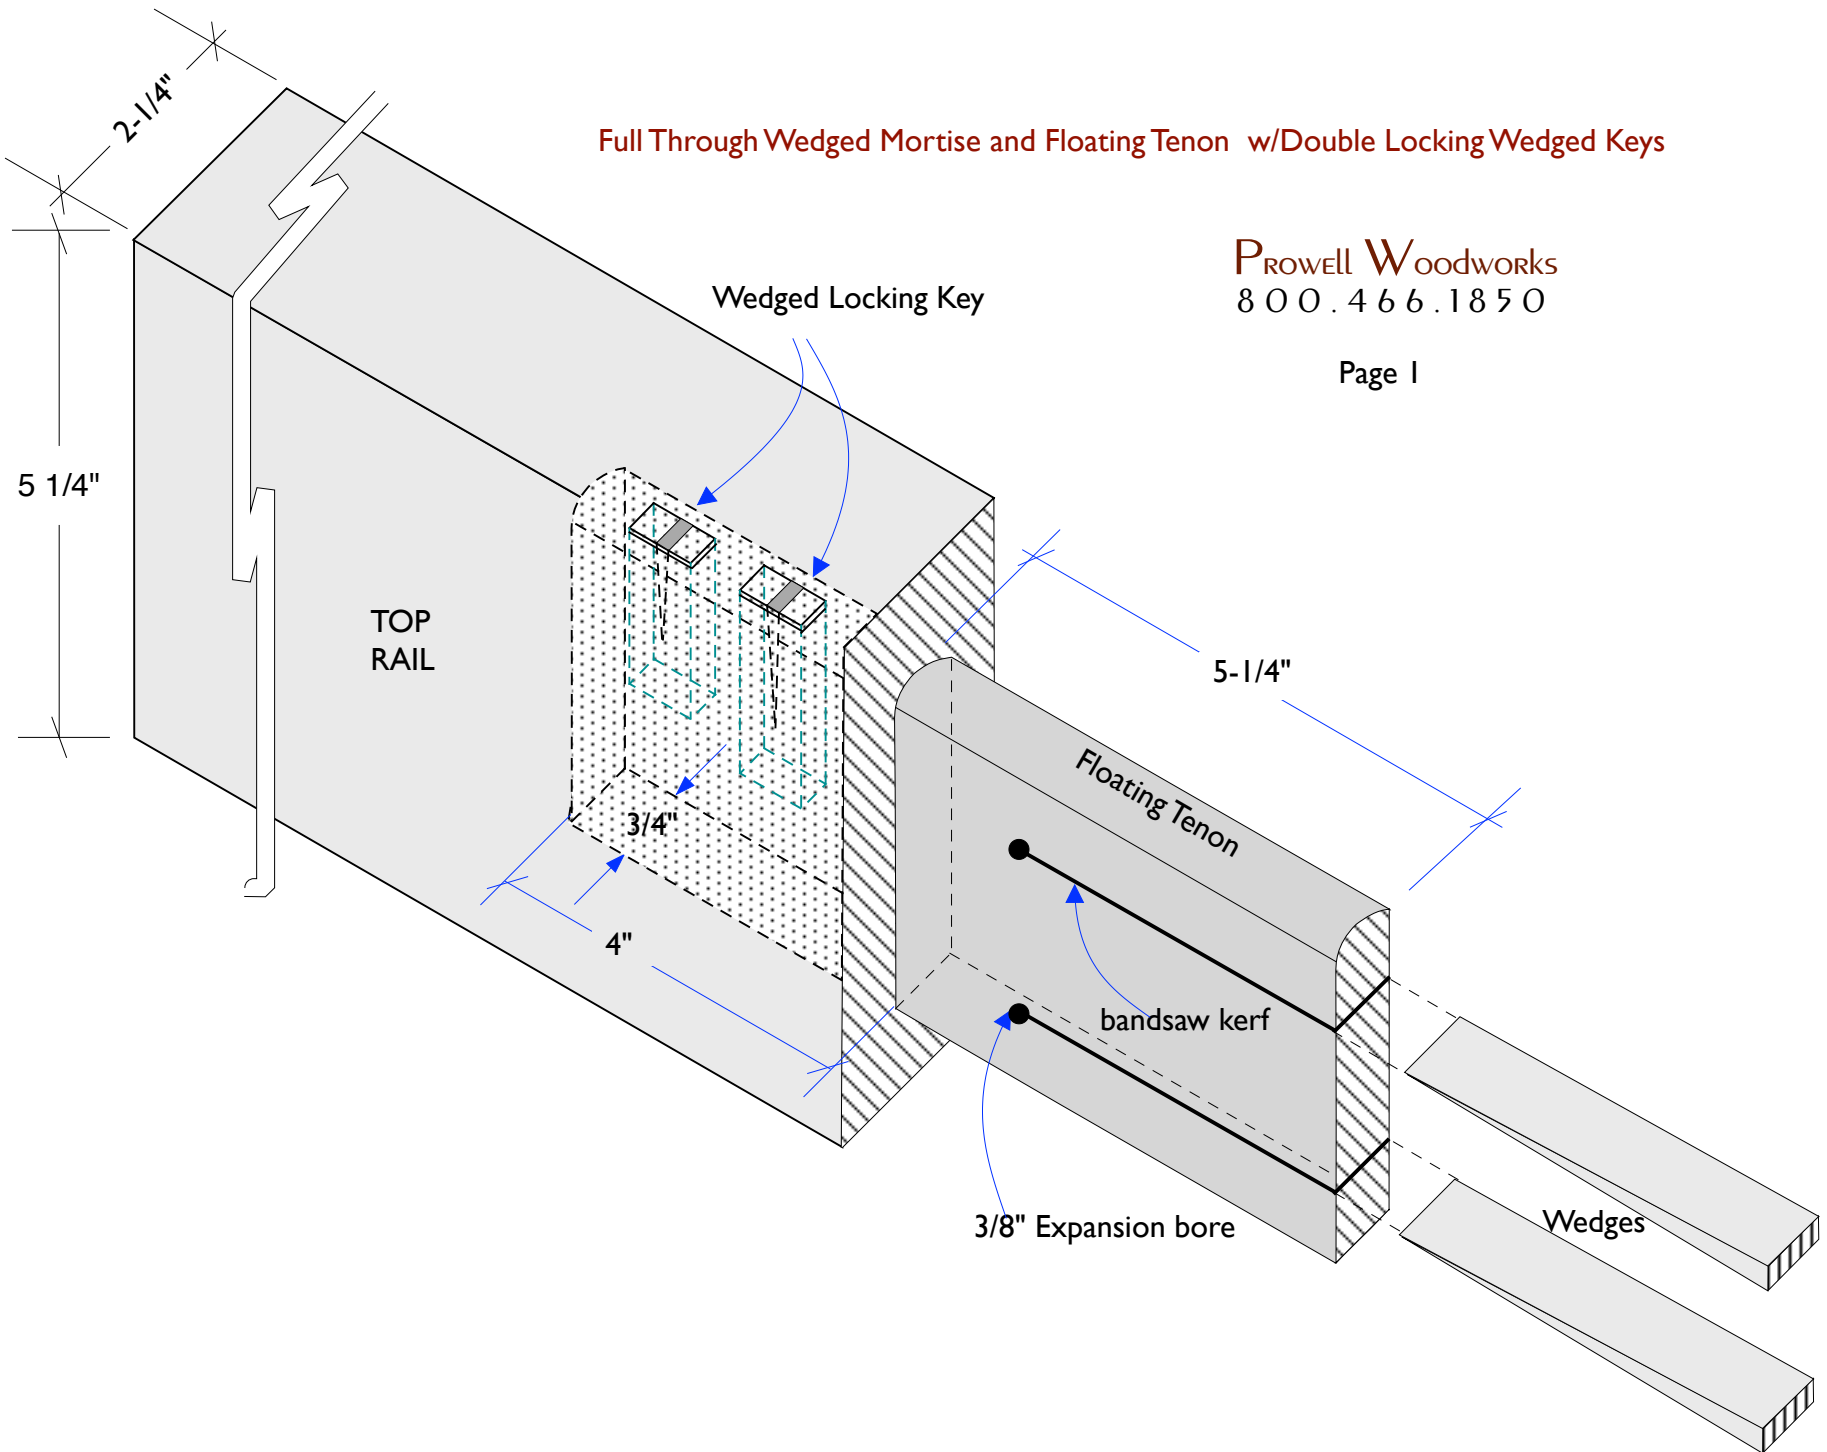

Full Through Wedged Mortise and Floating Tenon w/Double Locking Wedged Keys

P_{RO}WELL WOODWORKS
800.466.1850

Page 1

Full Through Wedged Mortise and Floating Tenon w/Double Locking Wedged Keys

PROWELL WOODWORKS
800.466.1850