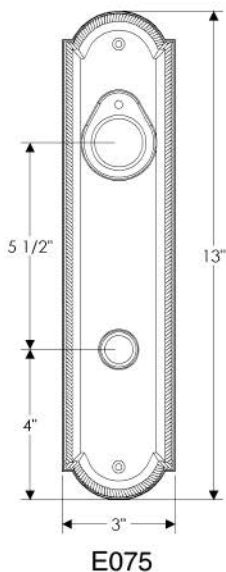

*Above drawing shown on escutcheon E438 for illustration purposes only.

GL Gate Latch—Deadbolt Function

Note: Shown with Ellis E075 exterior & E063 interior escutcheons
3" x 13"

*Dimensions for E060 also applicable for E063 (TP)