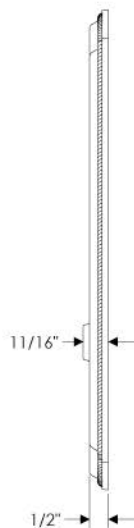

*Above drawing shown on escutcheon E438 for illustration purposes only.

GL Gate Latch—Deadbolt Function

Note: Shown with Ellis E075 exterior & E063 interior escutcheons
3" x 13"

*Dimensions for E060 also applicable for E063 (TP)