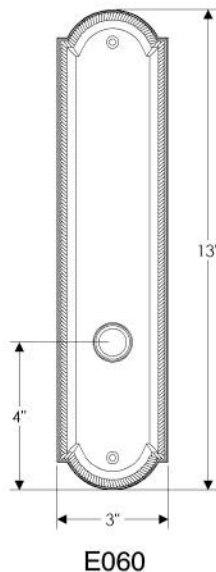

*Above drawing shown on escutcheon E438 for illustration purposes only.

GL Gate Latch—Deadbolt Function

Note: Shown with Ellis E075 exterior & E063 interior escutcheons
3" x 13"

*Dimensions for E060 also applicable for E063 (TP)