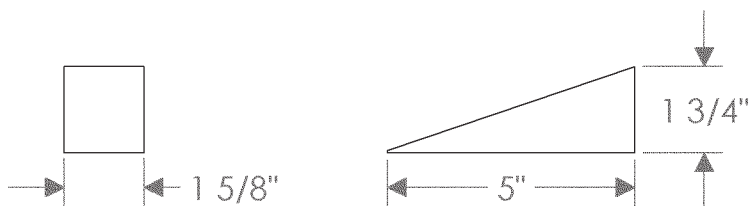

ROCKY MOUNTAIN®

H A R D W A R E

DSH401
Door Stop - Floor
 $3\frac{1}{8}$ " x 5 "