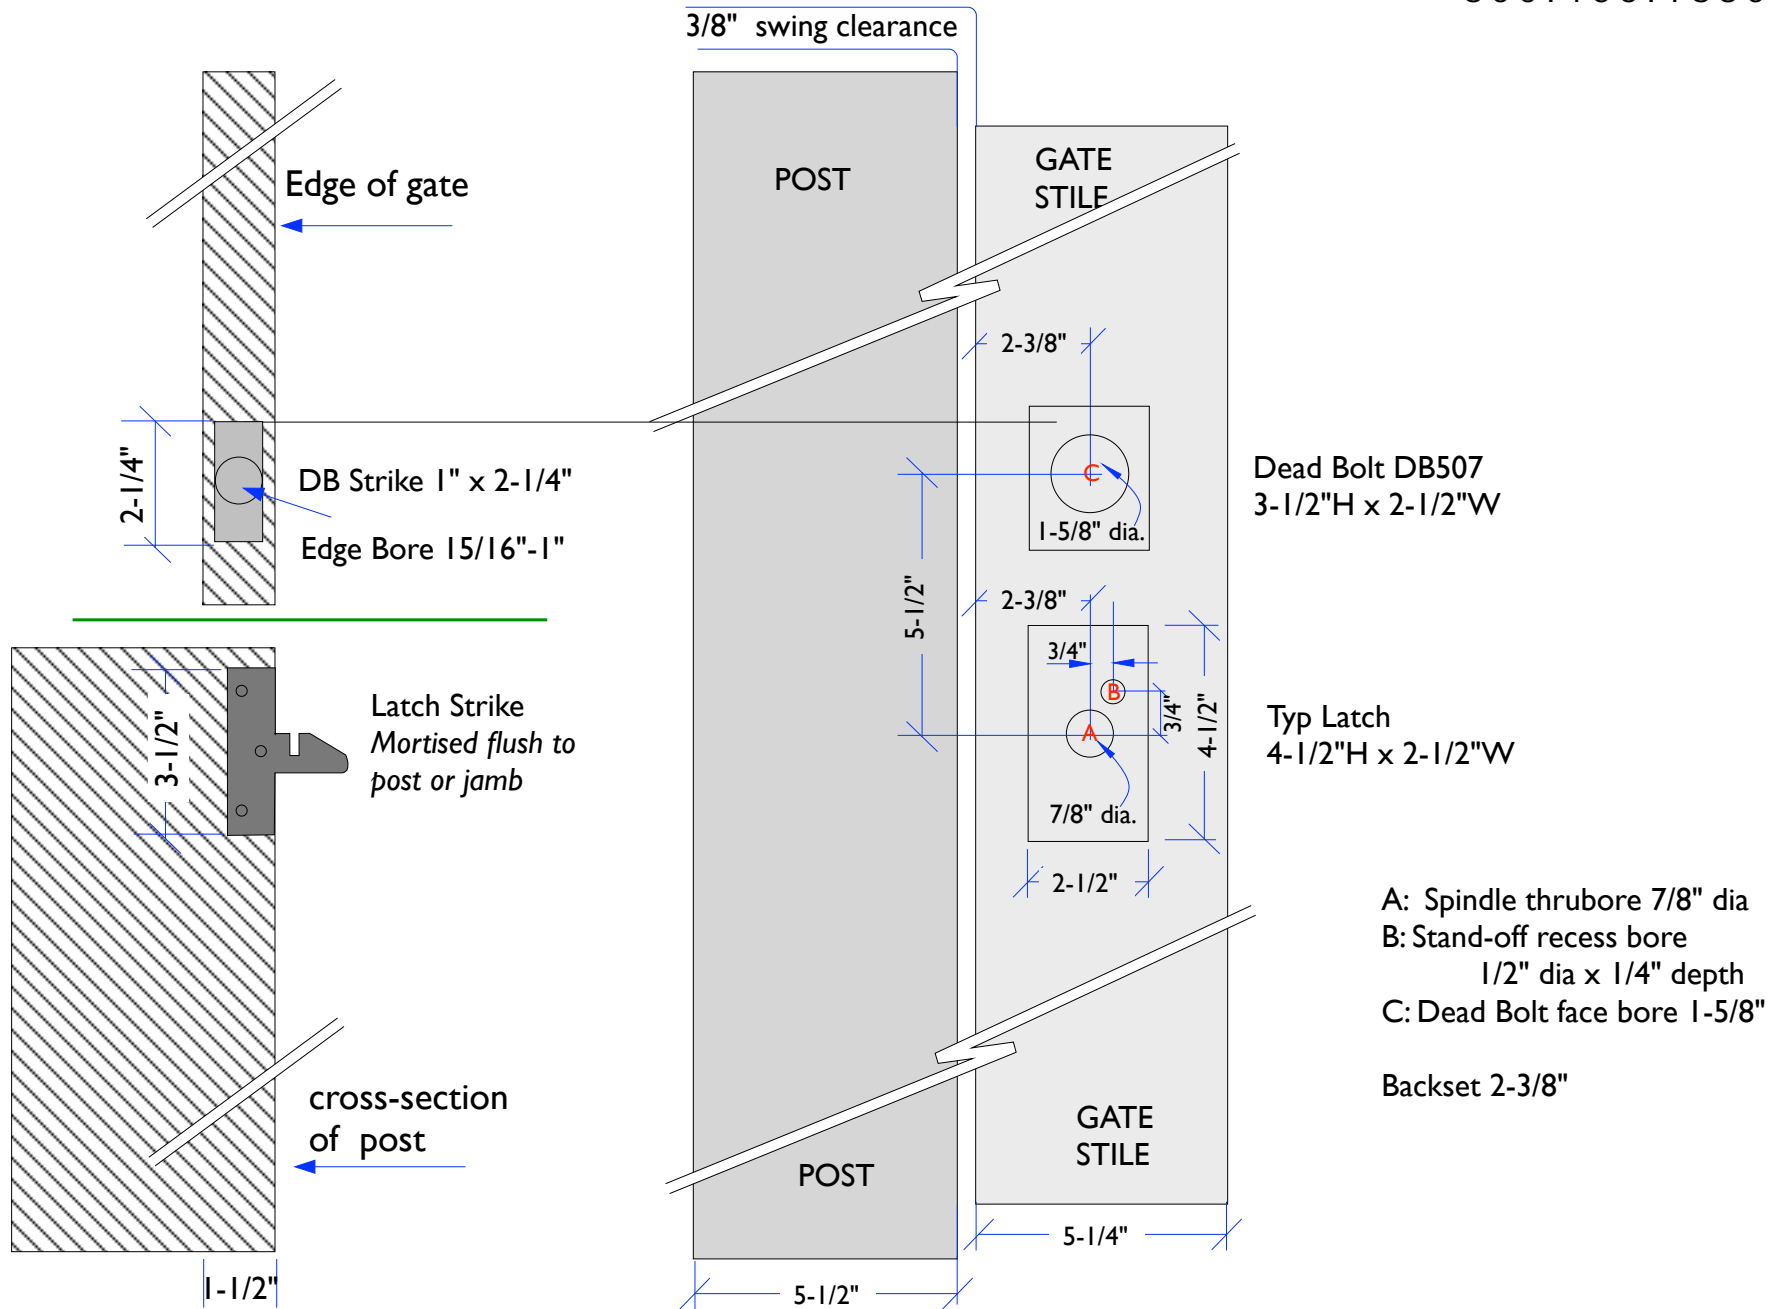

RMH Boring Specifications
GL-E414 Gate Latch and DB507 Dead Bolt

Prowell Woodworks
 800.466.1850

RMH Boring Specifications
Exploded View

Prowell Woodworks
800.466.1850

Post

Gate Stile