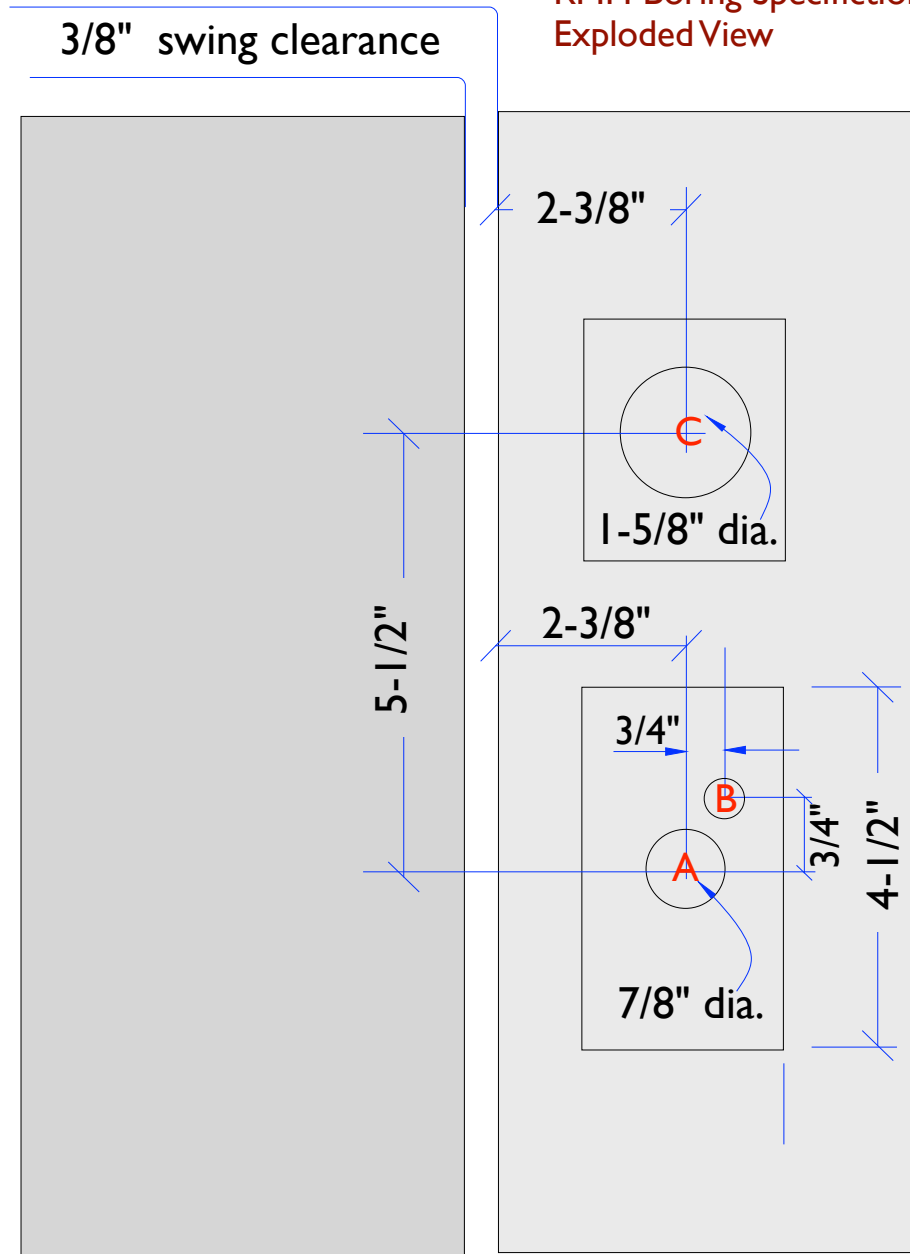

RMH Boring Specifications
GL-E414 Gate Latch and DB507 Dead Bolt

Prowell Woodworks
 800.466.1850

RMH Boring Specifications
Exploded View

Prowell Woodworks
800.466.1850

Post

Gate Stile