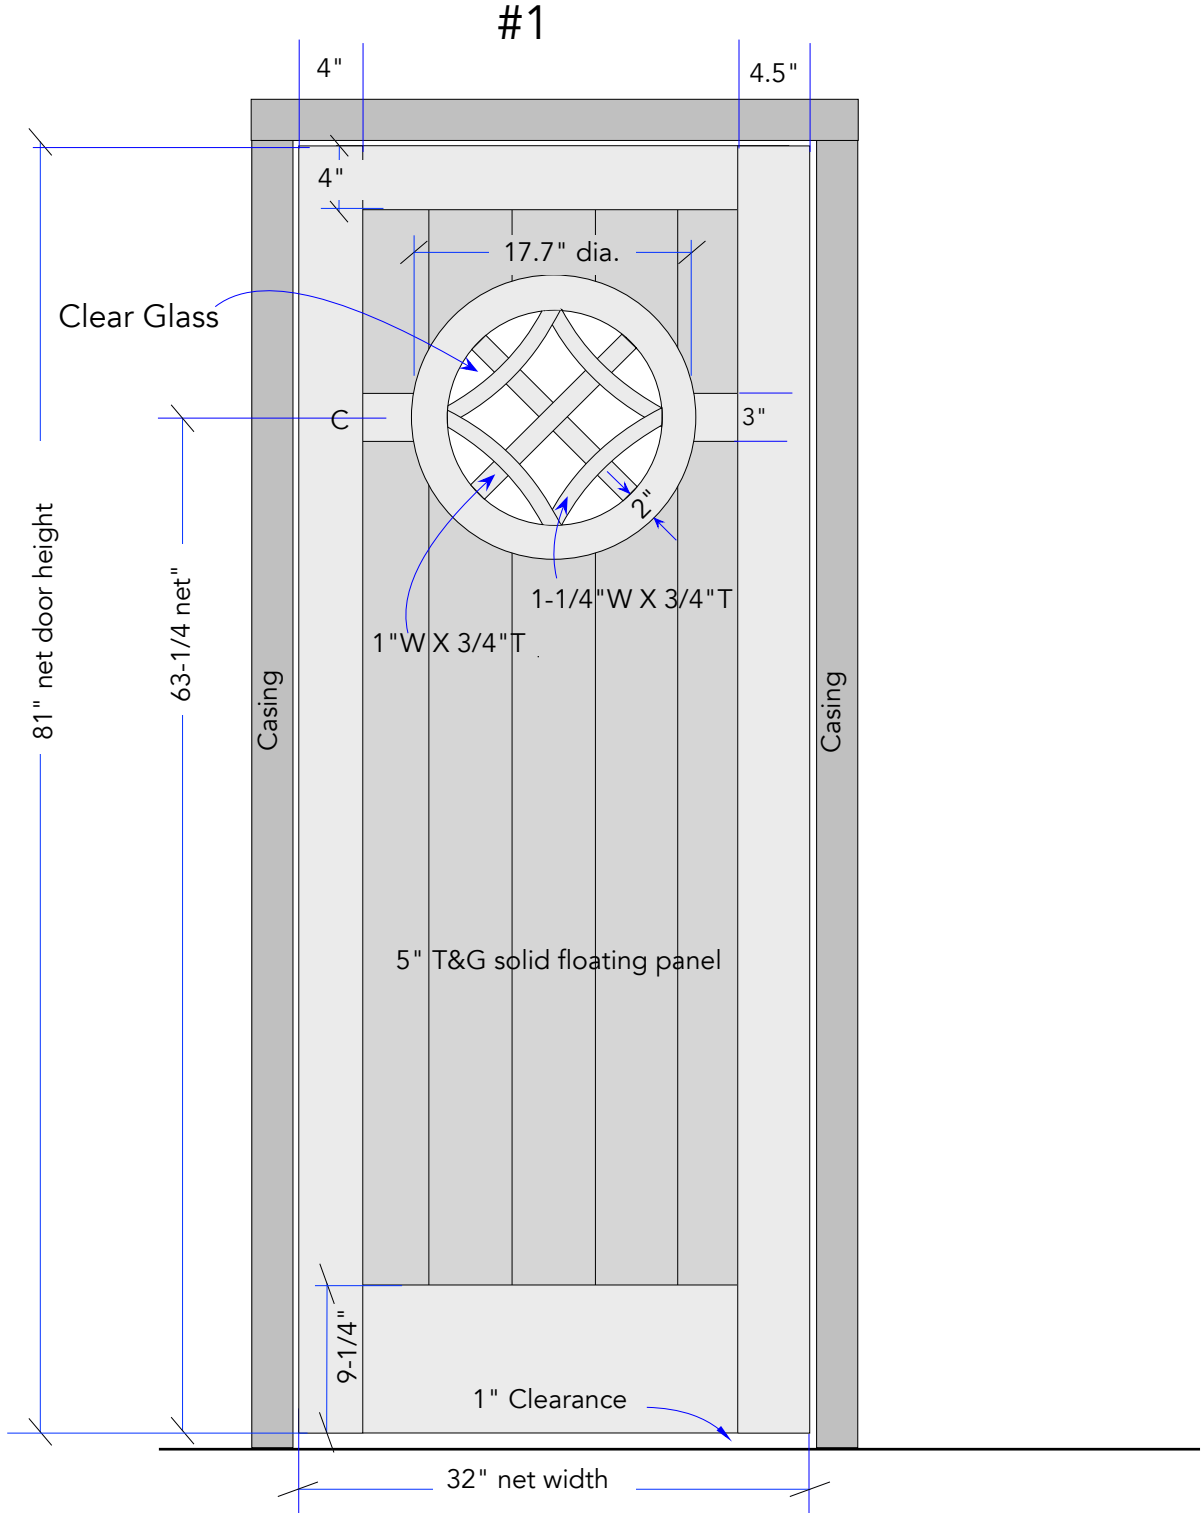

DOGGIE ROOM POCKET DOOR

Dated: Feb 5, 2025

Viewed as approaching the building

PO#2446--BROWNELL. Custom style 1-3/4" thickness

Prowell Woodworks
800.466.1850

MUDROOM POCKET DOOR

Dated: Feb 5, 2025

Viewed as approaching the building

BROWNELL GATE #1--- PRODUCT SPECIFICATIONS / NOTES

Product: Pocket door style #72 Modified
Material: Clear Western Cedar
Construction: Mortise and Tenon
Dimension: Net width 32" Height (Field verified)
Thickness: 1-5/8"-1-3/4" (Field verified)
Swing Direction: Pocket door

Latch: Site provided
Hinge: No
Lead Time: Approx 6 wks from approval
Ship To: Martha's Vineyard ??
Notes:

BROWNELL GATE #2--- PRODUCT SPECIFICATIONS / NOTES

Product: Custom Pocket door
Material: Clear Western Cedar
Construction: Mortise and Tenon
Dimension: Net width 42" x 55" Net Height (
Thickness: 1-5/8"-1-3/4" (Field verified)
Swing Direction: Pocket door

Latch: Site provided
Hinge: No
Lead Time: Approx 6 wks from approval
Ship To: Martha's Vineyard ??
Notes: 1-3/4" thickness