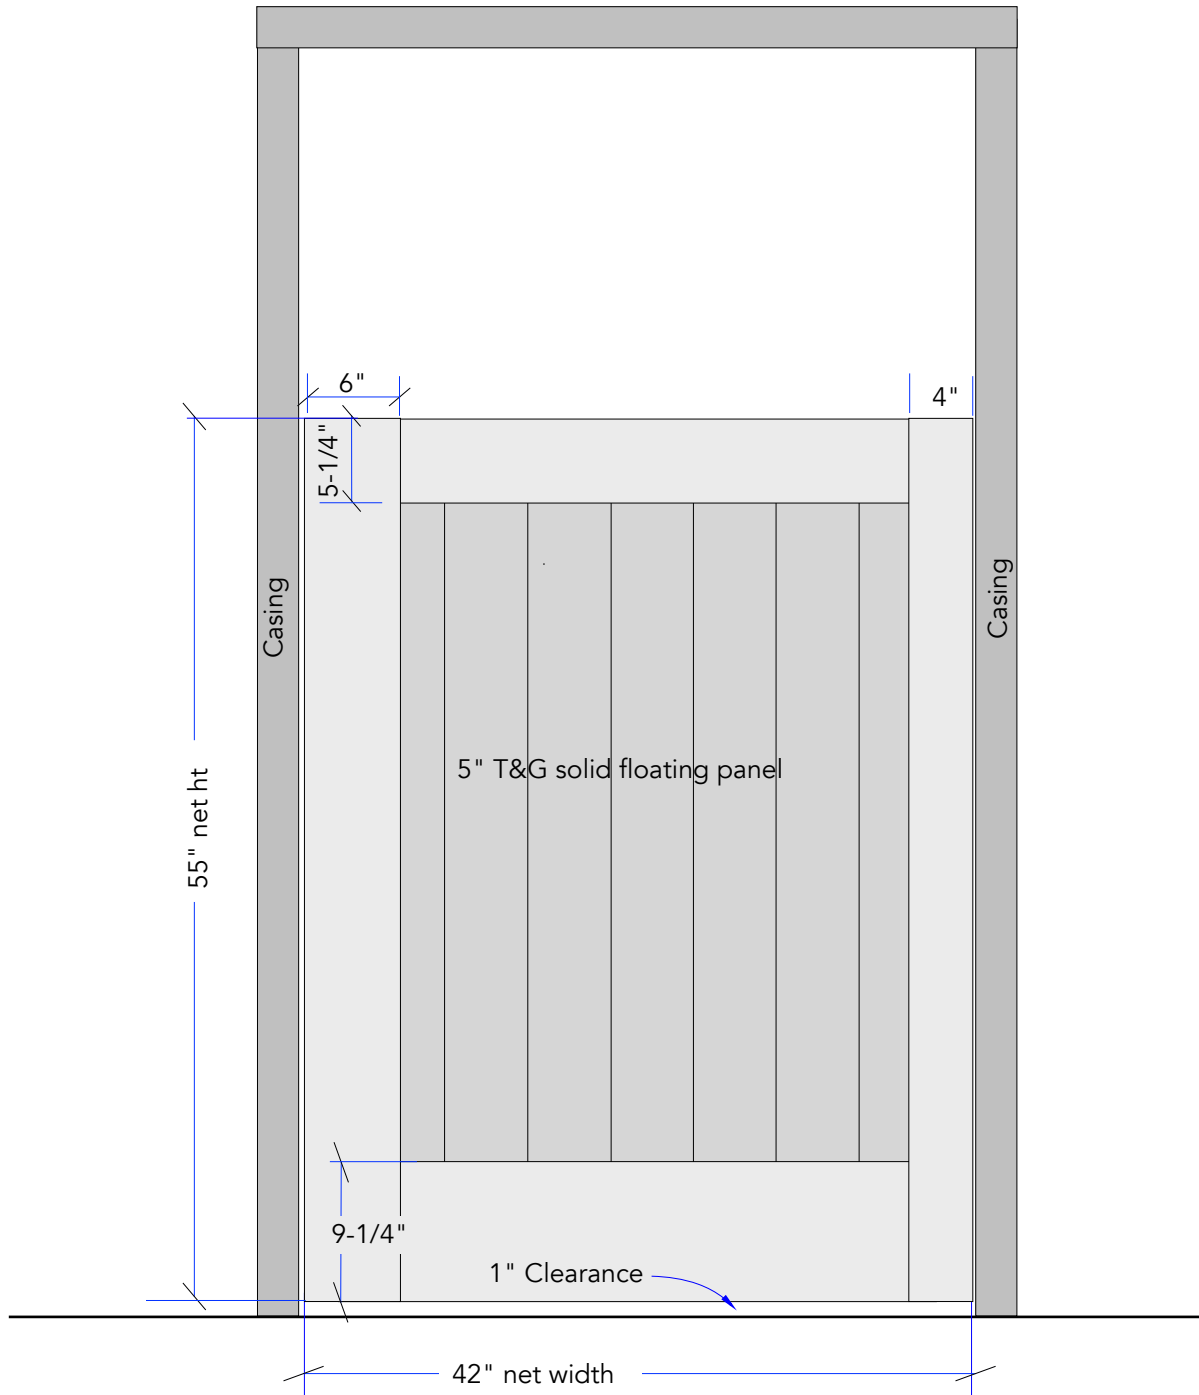

PO#2446--BROWNELL. Custom style 1-3/4" thickness

Prowell Woodworks
800.466.1850

MUDROOM POCKET DOOR

Dated: Feb 5, 2025

Viewed as approaching the building

#2