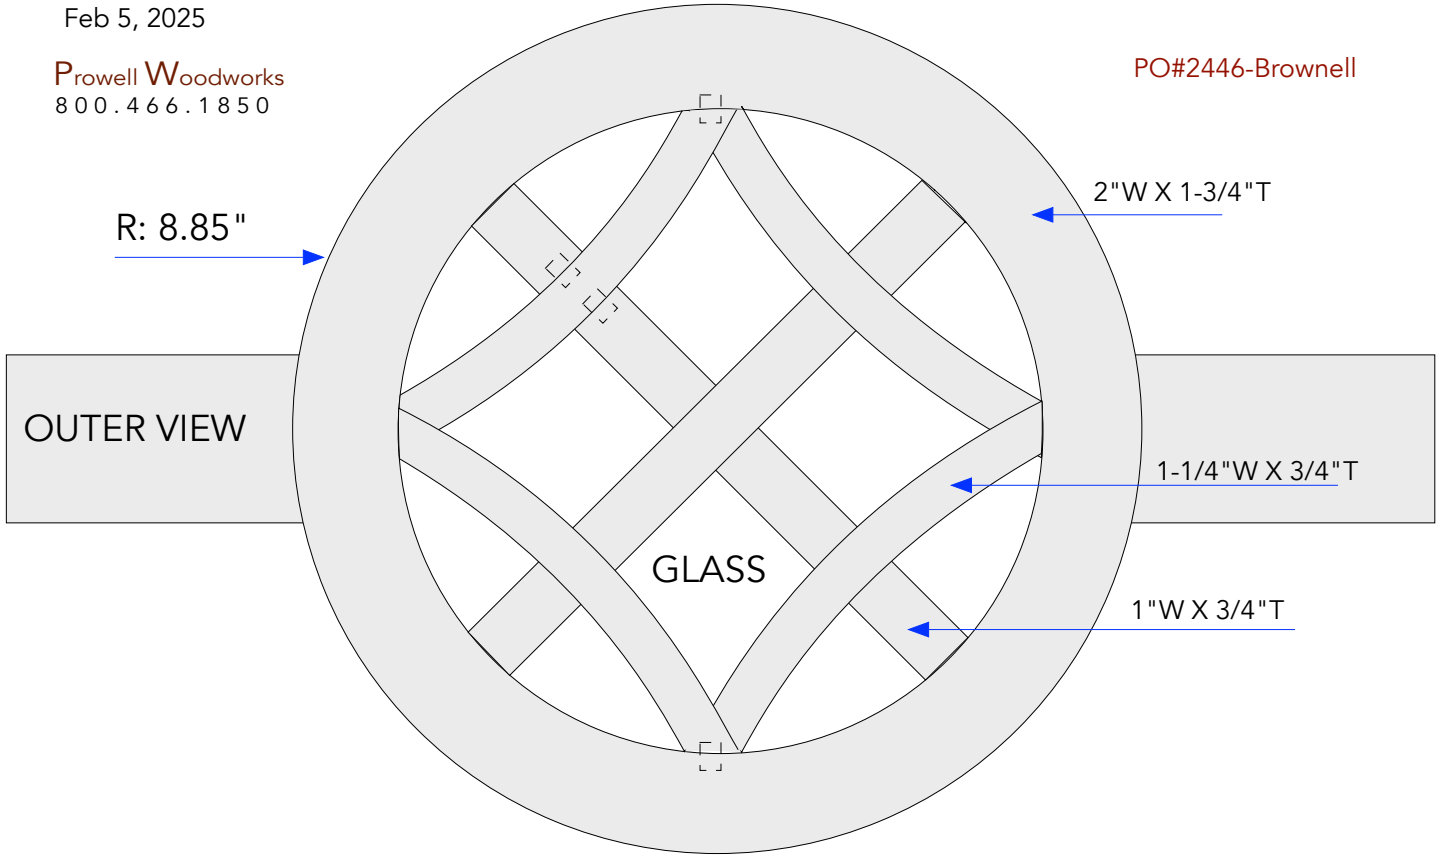

DOGGIE ROOM POCKET DOOR PATTERN DETAIL

Feb 5, 2025

Prowell Woodworks
800.466.1850

PO#2446-Brownell

Feb 5, 2025

Prowell Woodworks
800.466.1850

DOGGIE ROOM POCKET DOOR

PO#2446-Brownell

CENTER RADIUS PATTERN

CROSS-SECTION

PLAN VIEW