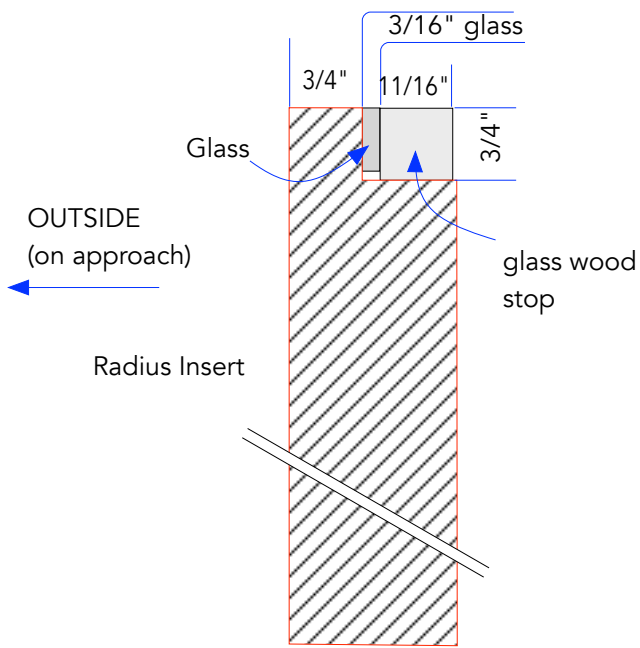

DOGGIE ROOM POCKET DOOR PATTERN DETAIL

Feb 5, 2025

Prowell Woodworks
800.466.1850

PO#2446-Brownell

Feb 5, 2025

Prowell Woodworks
800.466.1850

DOGGIE ROOM POCKET DOOR

PO#2446-Brownell

CENTER RADIUS PATTERN

CROSS-SECTION

PLAN VIEW