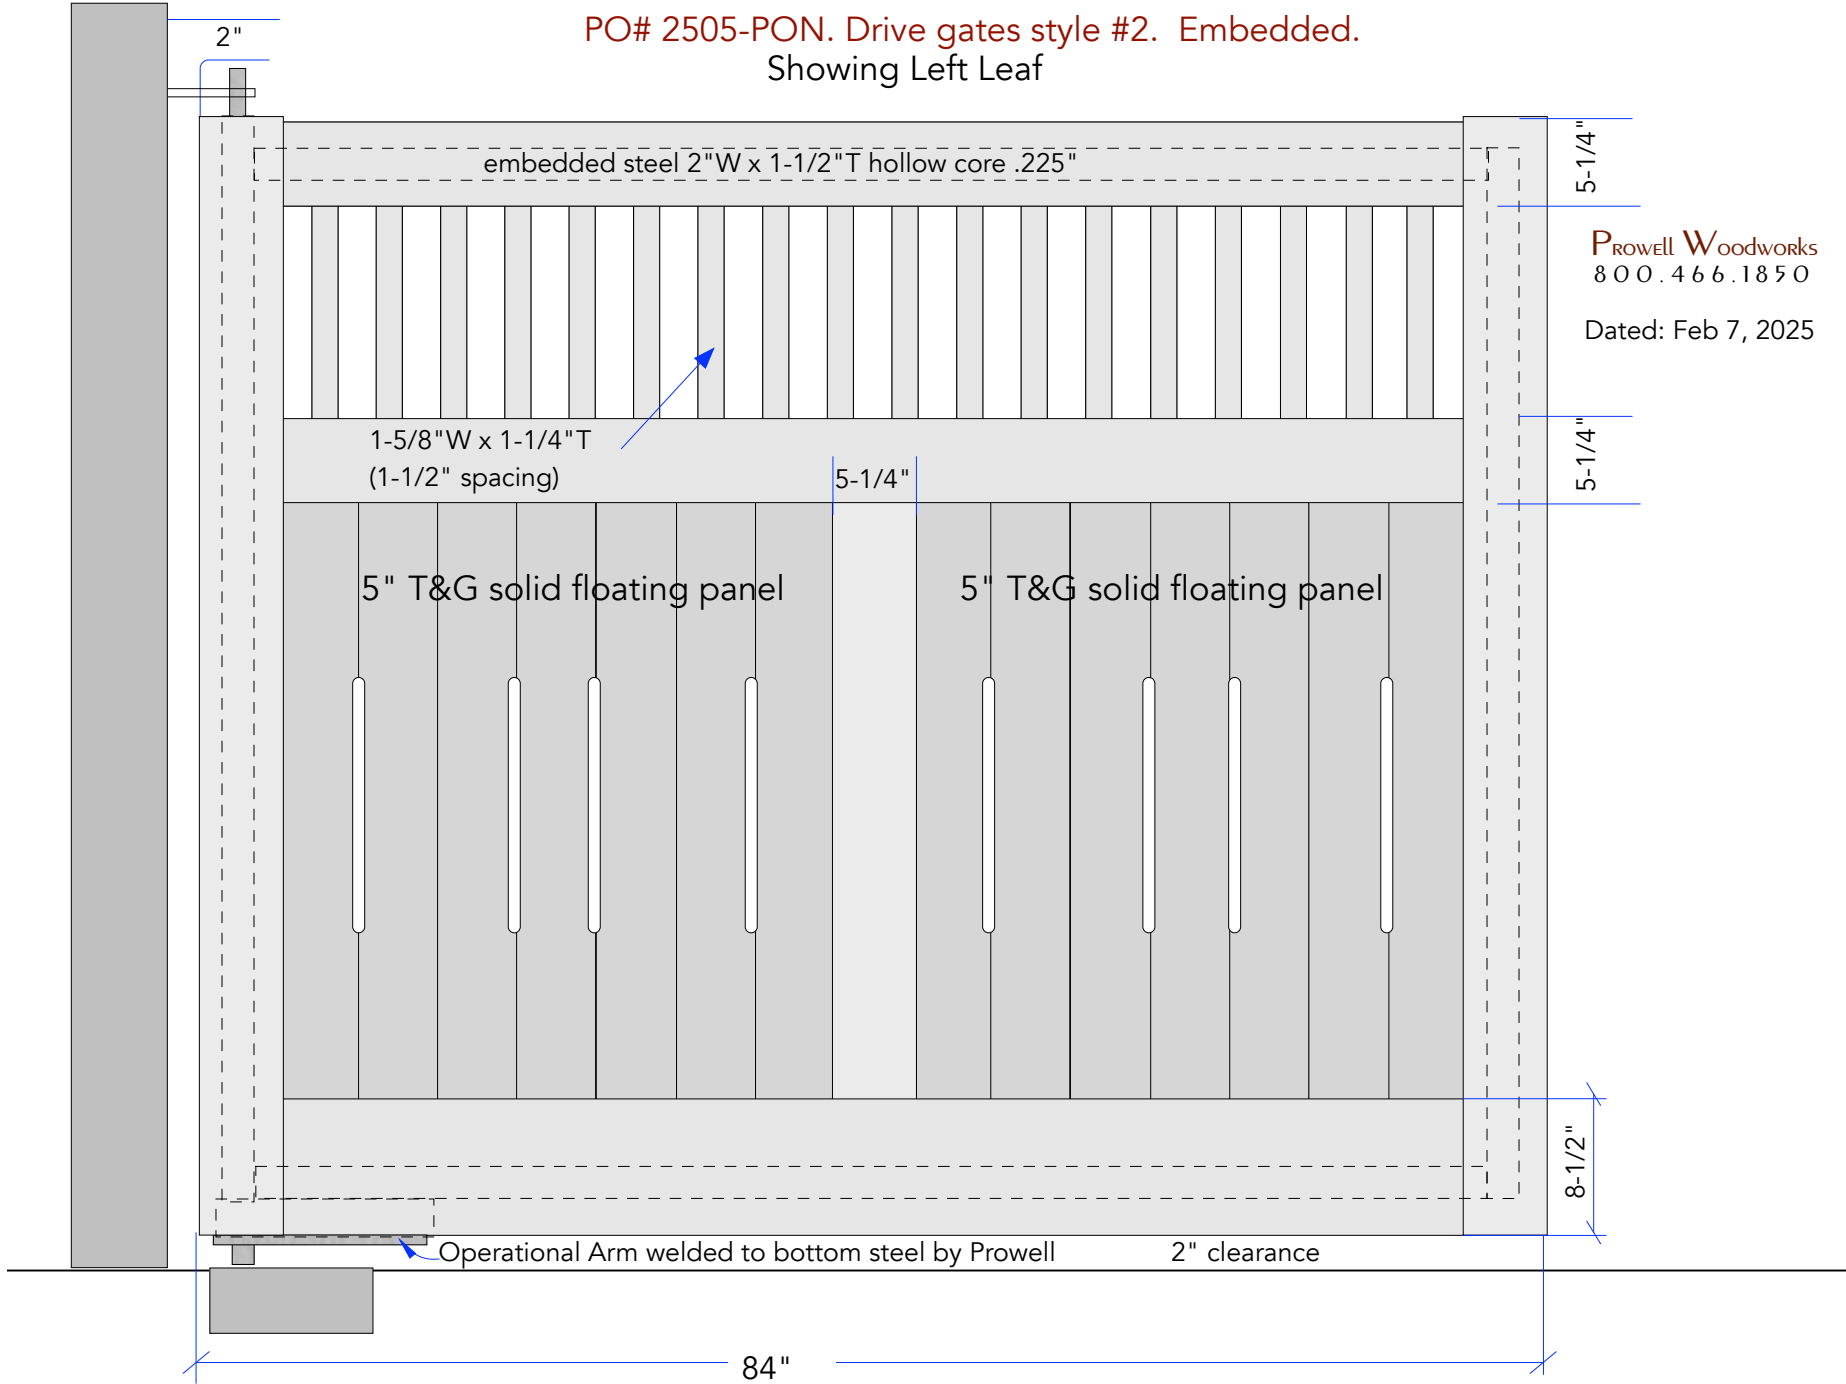

PO# 2505-PON. Drive gates style #2. Embedded.
Showing Left Leaf

Prowell Woodworks
800.466.1850

Dated: Feb 7, 2025