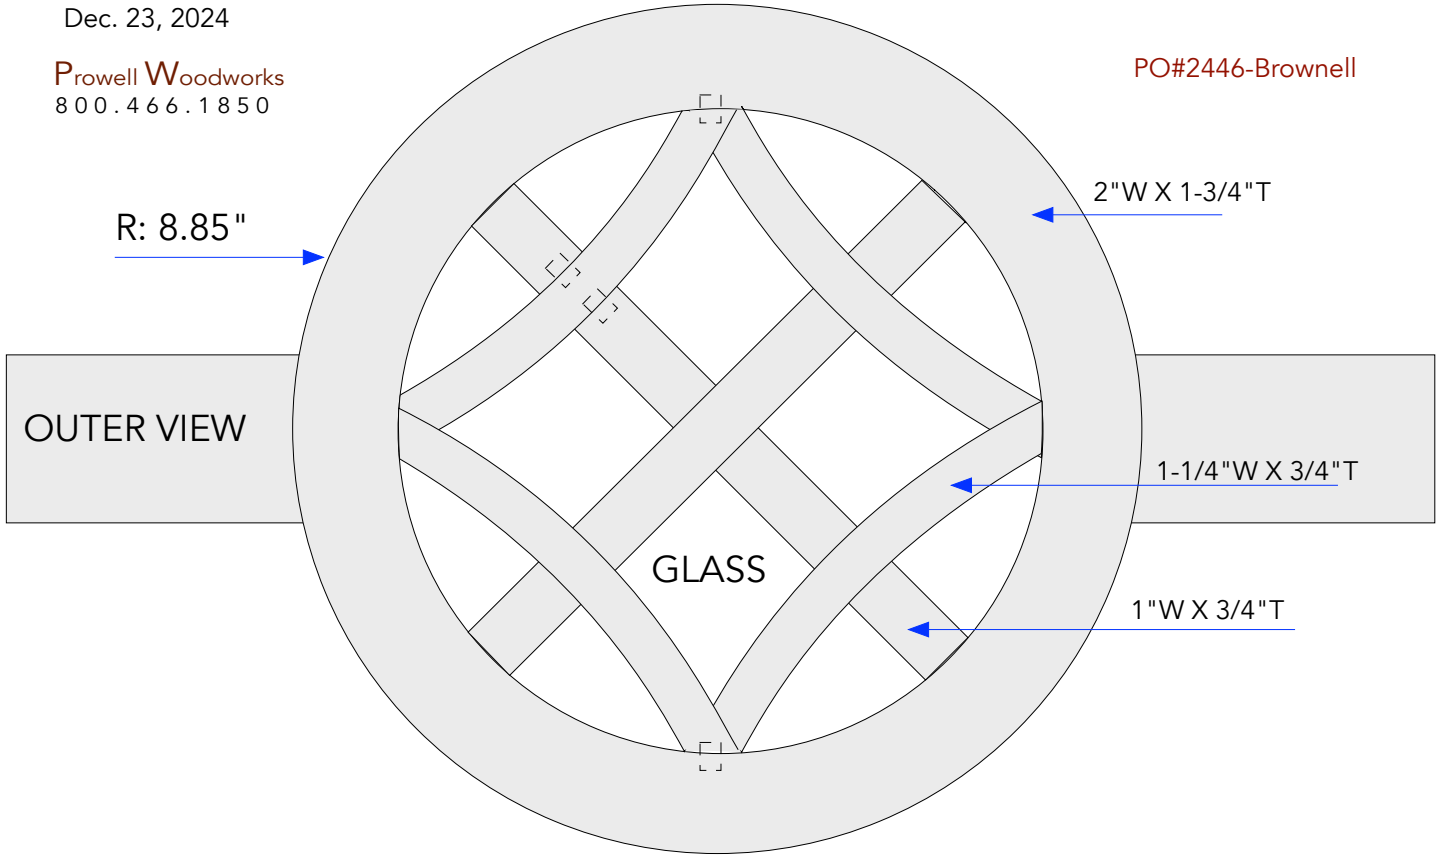

# DOGGIE ROOM POCKET DOOR PATTERN DETAIL

Dec. 23, 2024

Prowell Woodworks  
800.466.1850

PO#2446-Brownell

Dec. 23, 2024

Prowell Woodworks  
800.466.1850

# DOGGIE ROOM POCKET DOOR

PO#2446-Brownell

## PLAN VIEW CENTER RADIUS PATTERN