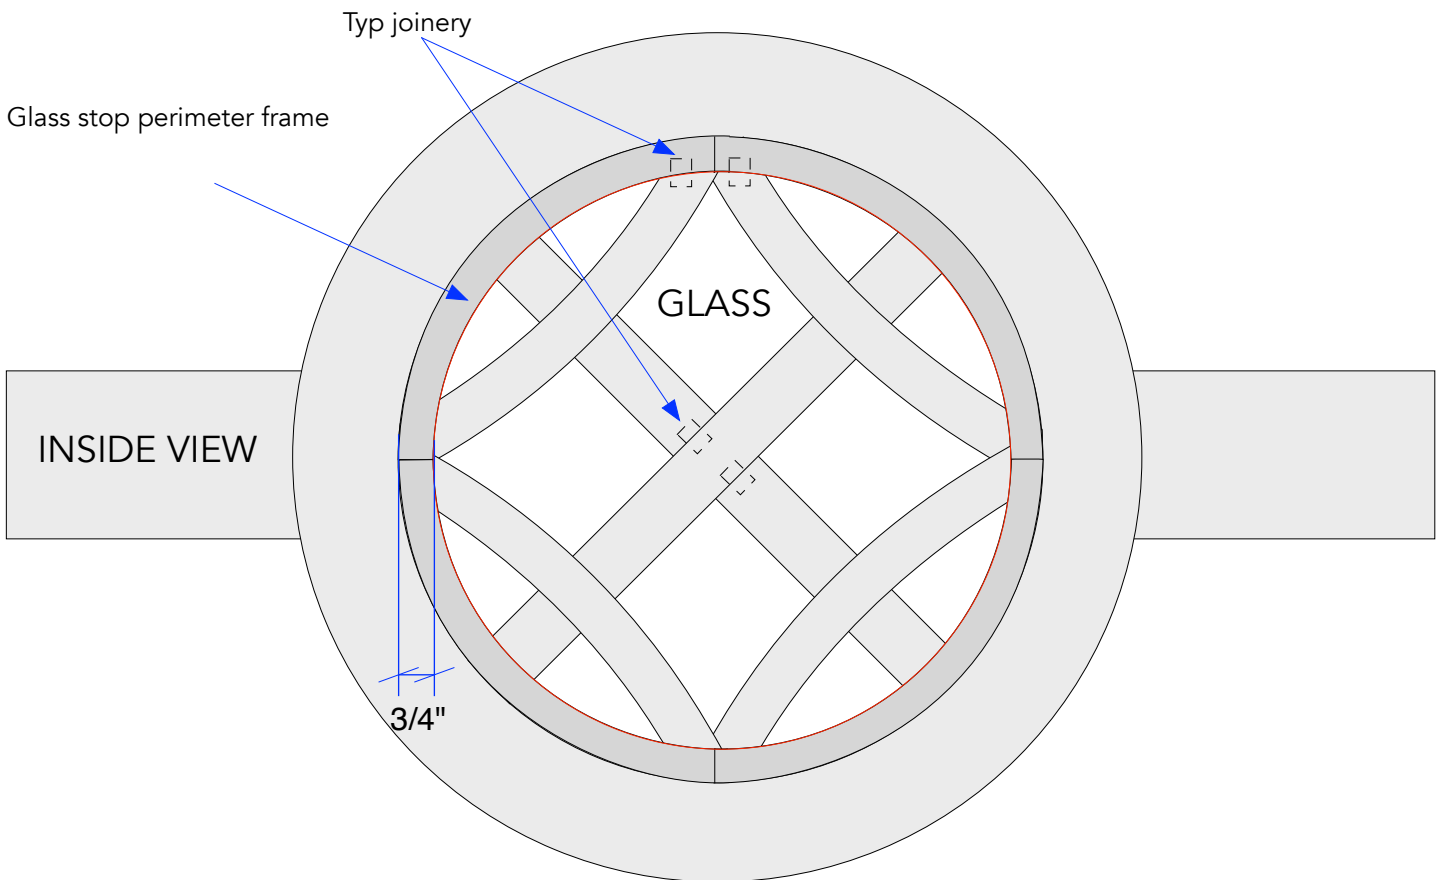

DOGGIE ROOM POCKET DOOR PATTERN DETAIL

Dec. 23, 2024

Prowell Woodworks
800.466.1850

PO#2446-Brownell