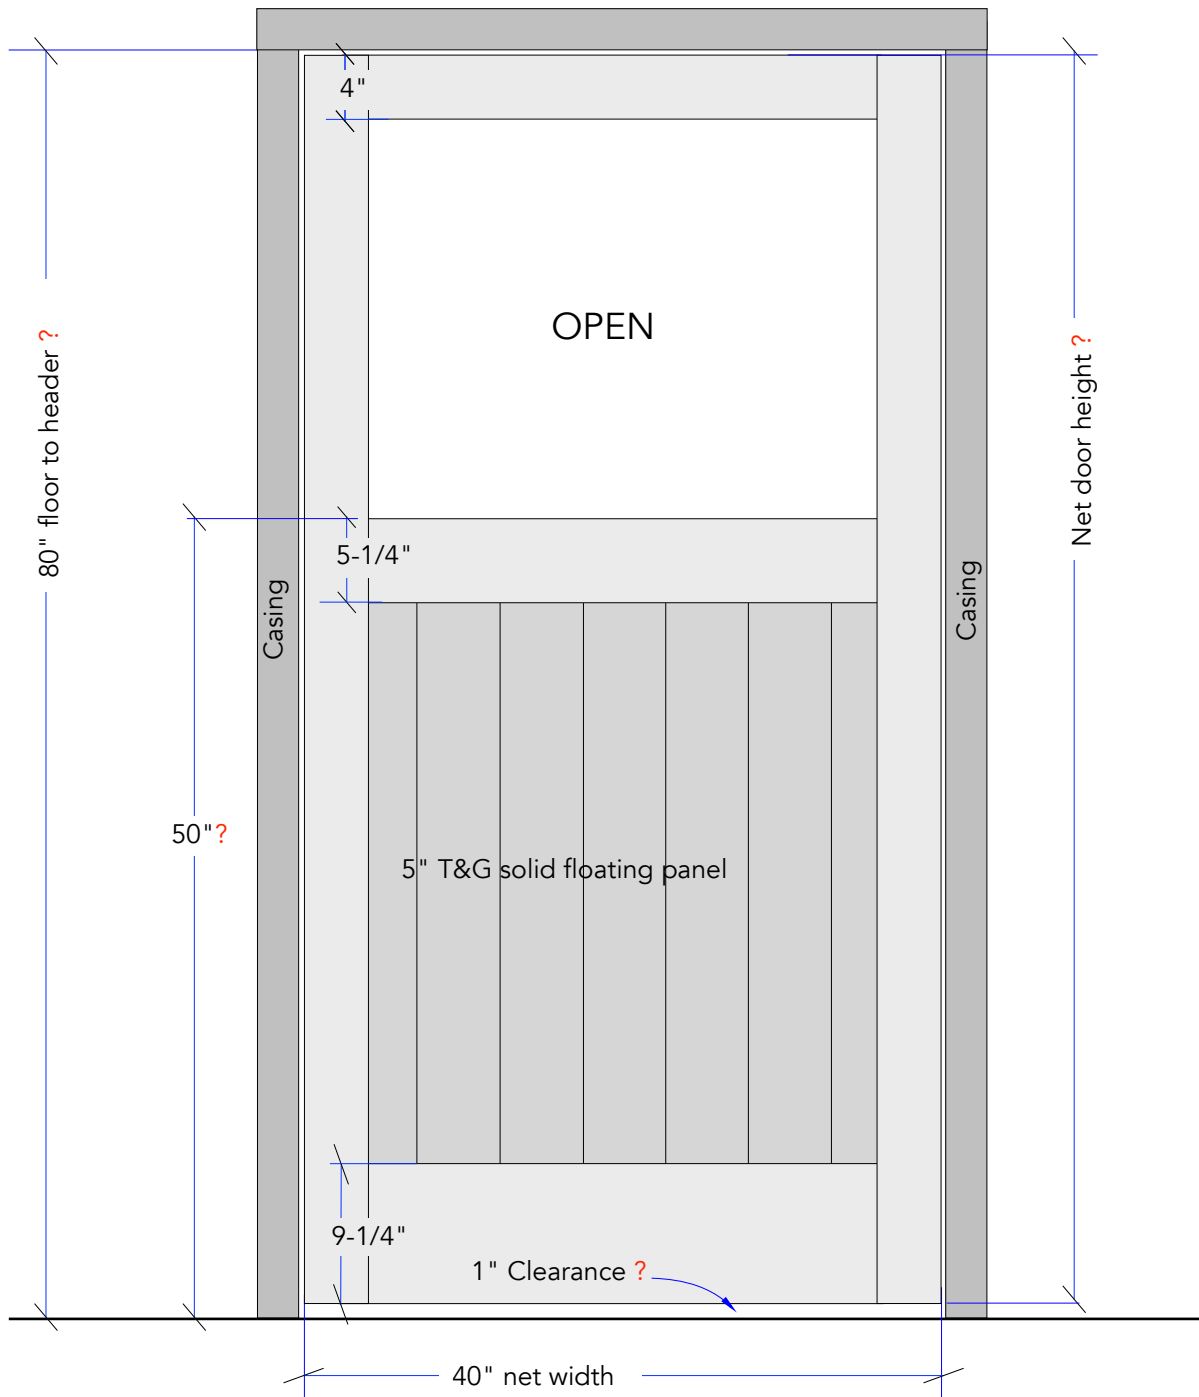

DOGGIE ROOM POCKET DOOR

Dated: Jan 10, 2024

Viewed as approaching the building

#1

MUDROOM POCKET DOOR

Viewed as approaching the building

#2

Carefully review this drawing and noted specifications for you made-to-order product. Final approval is required before production can begin, at which point no returns or refunds will be granted. You will receive an e-signature link to transmit your final approval.

BROWNELL GATE #1--- PRODUCT SPECIFICATIONS / NOTES

Product: Pocket door style #72 Modified
Material: Clear Western Cedar
Construction: Mortise and Tenon
Dimension: Net width 32" Height (Field verified)
Thickness: 1-5/8"-1-3/4" (Field verified)
Swing Direction: Pocket door

Latch: Site provided
Hinge: No
Lead Time: Approx 6 wks from approval
Ship To: Martha's Vineyard ??
Notes:

BROWNELL GATE #2--- PRODUCT SPECIFICATIONS / NOTES

Product: Custom Pocket door
Material: Clear Western Cedar
Construction: Mortise and Tenon
Dimension: Net width 40" Height (Field verified)
Thickness: 1-5/8"-1-3/4" (Field verified)
Swing Direction: Pocket door

Latch: Site provided
Hinge: No
Lead Time: Approx 6 wks from approval
Ship To: Martha's Vineyard ??
Notes: