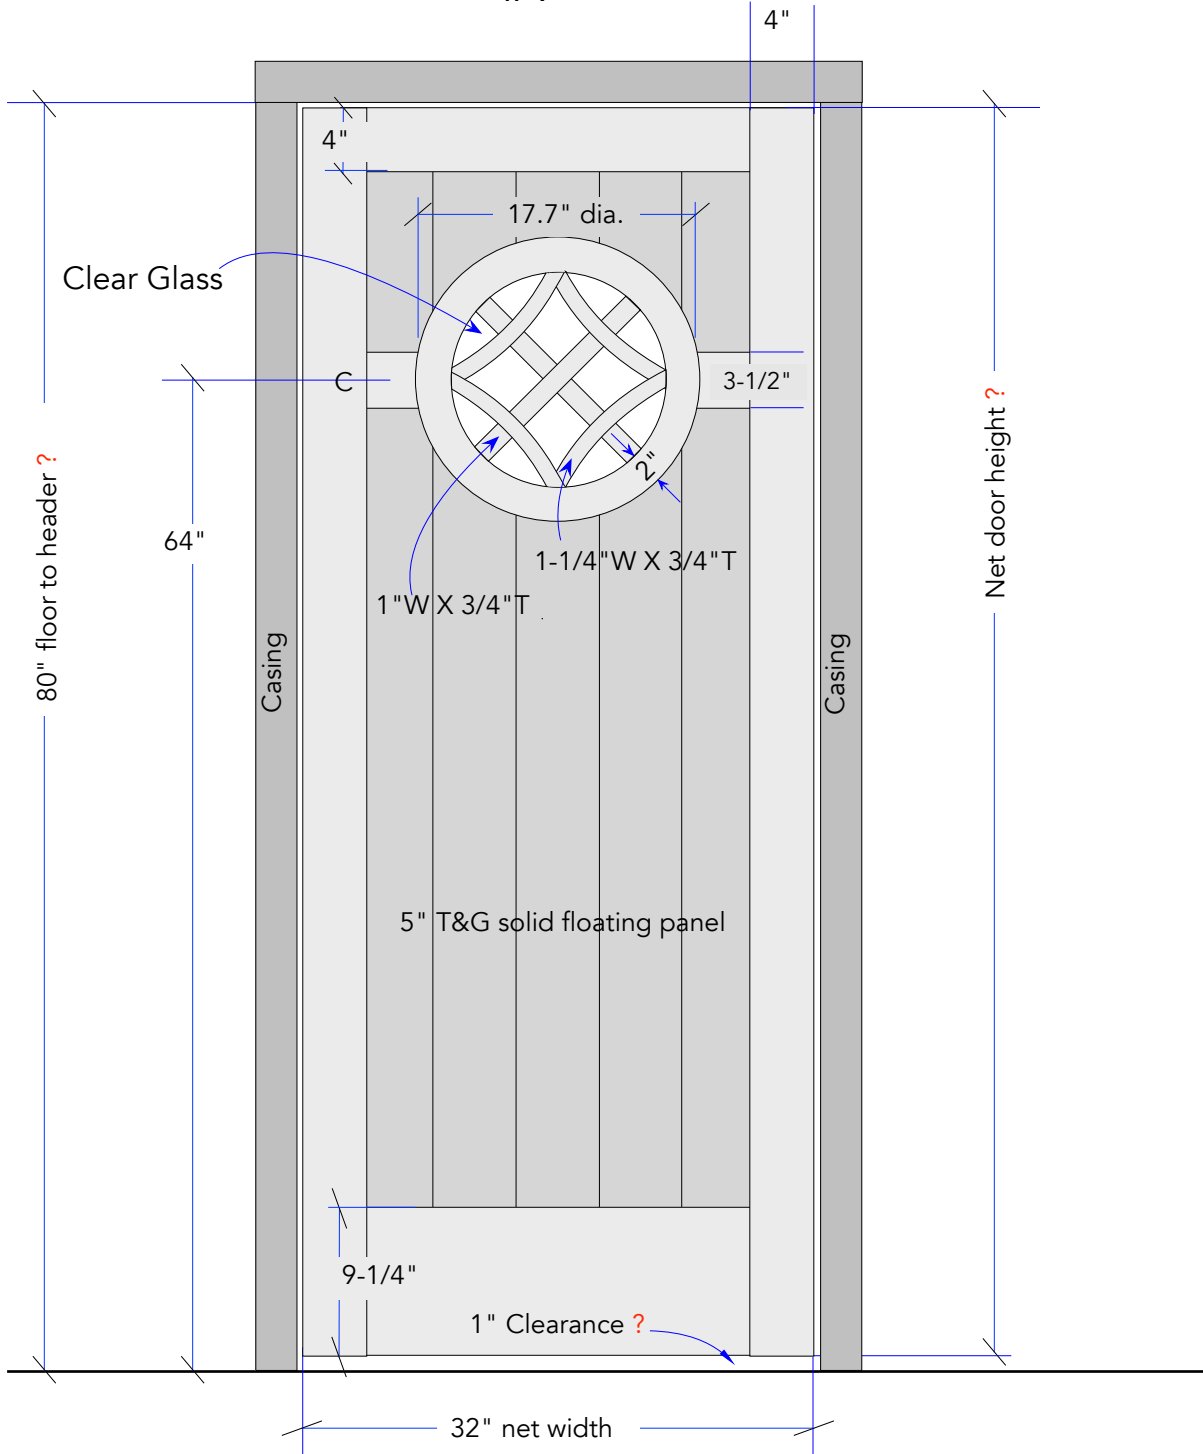

DOGGIE ROOM POCKET DOOR

Dated: Jan 10, 2024

Viewed as approaching the building

#1

MUDROOM POCKET DOOR

Viewed as approaching the building

#2

Carefully review this drawing and noted specifications for you made-to-order product. Final approval is required before production can begin, at which point no returns or refunds will be granted. You will receive an e-signature link to transmit your final approval.

BROWNELL GATE #1--- PRODUCT SPECIFICATIONS / NOTES

Product: Pocket door style #72 Modified
Material: Clear Western Cedar
Construction: Mortise and Tenon
Dimension: Net width 32" Height (Field verified)
Thickness: 1-5/8"-1-3/4" (Field verified)
Swing Direction: Pocket door

Latch: Site provided
Hinge: No
Lead Time: Approx 6 wks from approval
Ship To: Martha's Vineyard ??
Notes:

BROWNELL GATE #2--- PRODUCT SPECIFICATIONS / NOTES

Product: Custom Pocket door
Material: Clear Western Cedar
Construction: Mortise and Tenon
Dimension: Net width 40" Height (Field verified)
Thickness: 1-5/8"-1-3/4" (Field verified)
Swing Direction: Pocket door

Latch: Site provided
Hinge: No
Lead Time: Approx 6 wks from approval
Ship To: Martha's Vineyard ??
Notes: