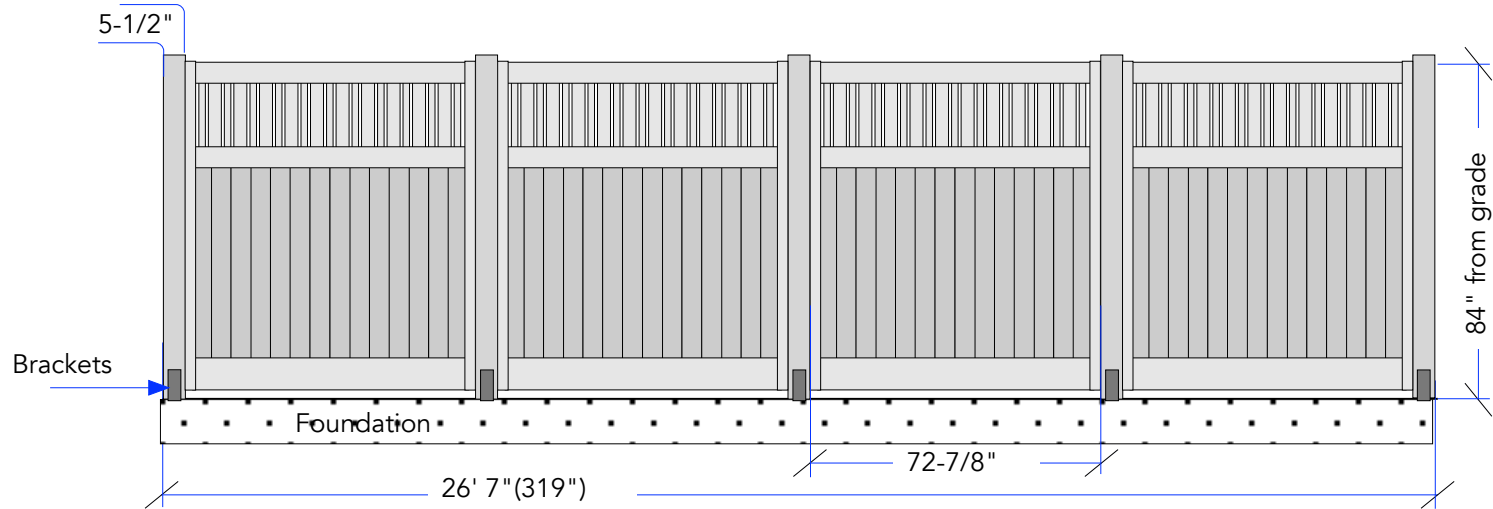

Posts set 72-7/8" apart.  
Bracket set as shown below

SIDE VIEW  
CROSS-SECTION