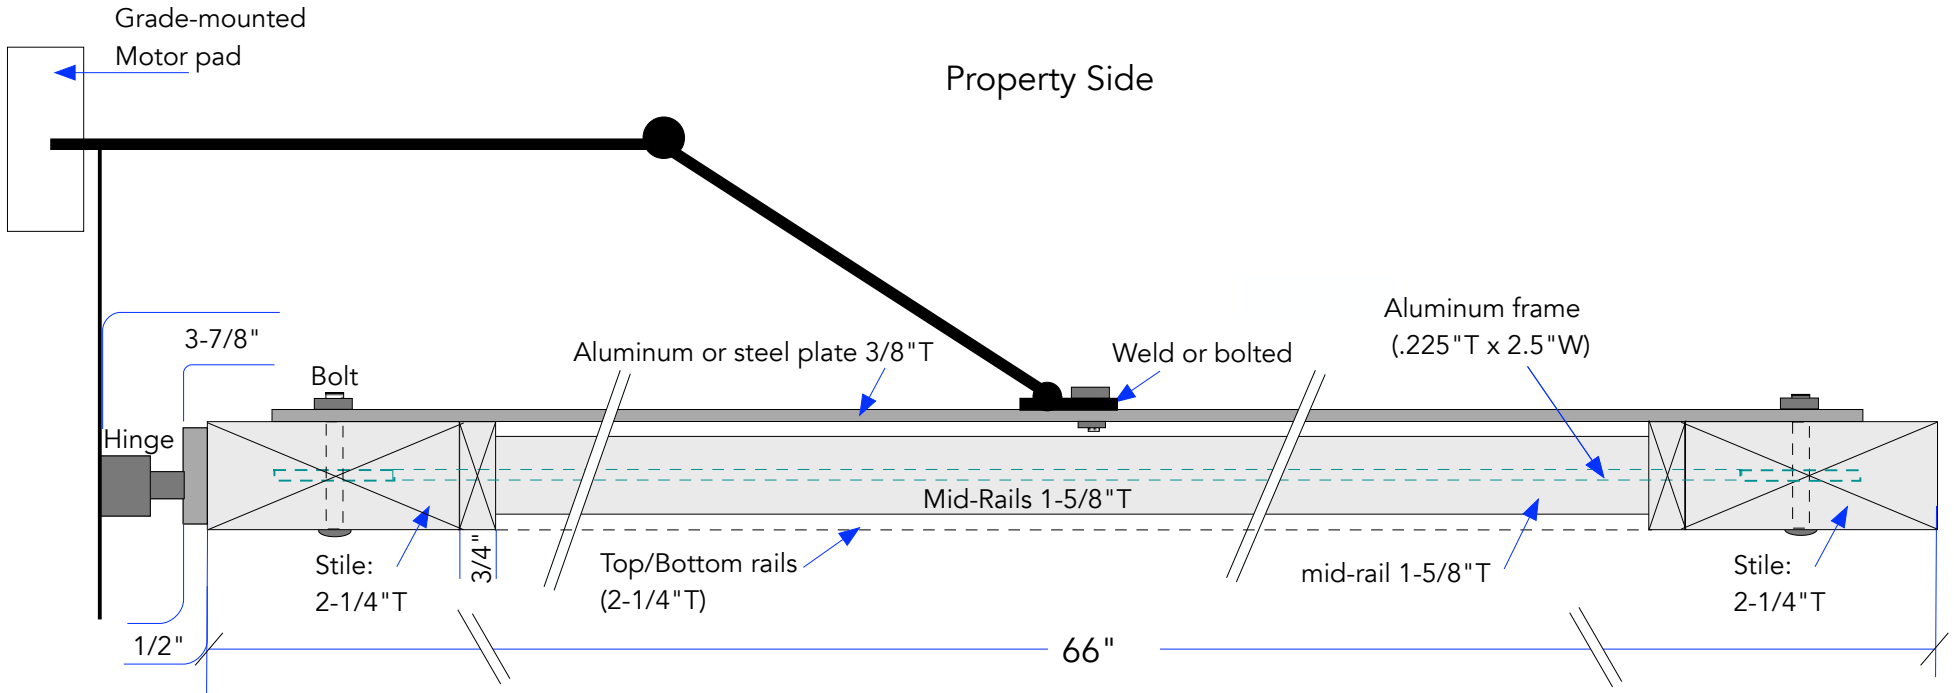

PLAN VIEW  
Typical Left Gate Leaf

Dated Dec 29, 2025

Showing motor-arm mounting plate  
Typical Left Gate Leaf--Property side