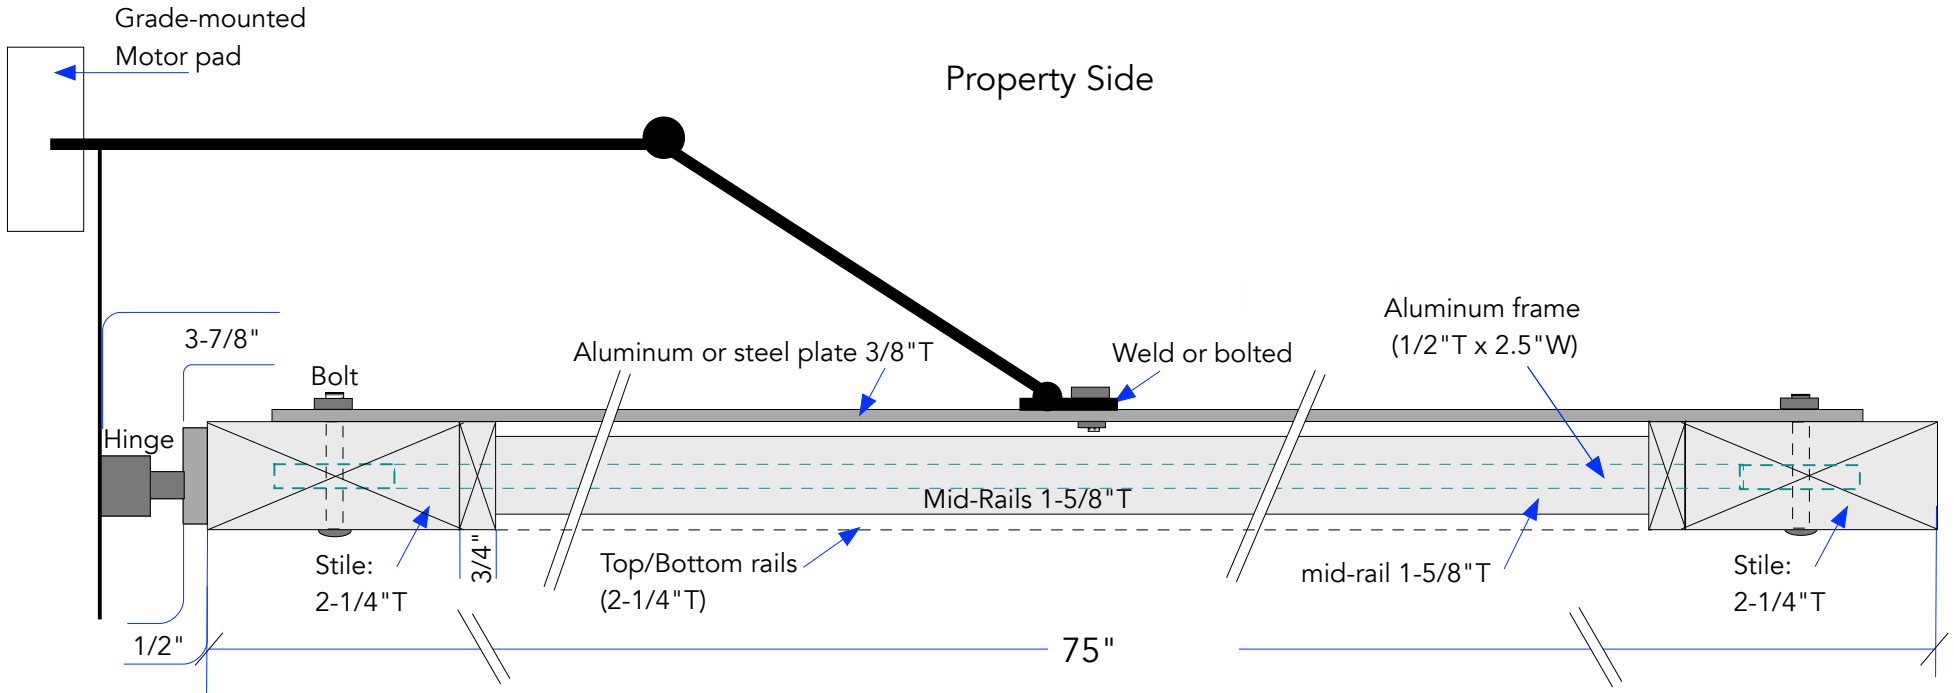

PLAN VIEW  
Typical Left Gate Leaf

Dated Dec 29, 2025

Showing motor-arm mounting plate  
Typical Left Gate Leaf--Property side