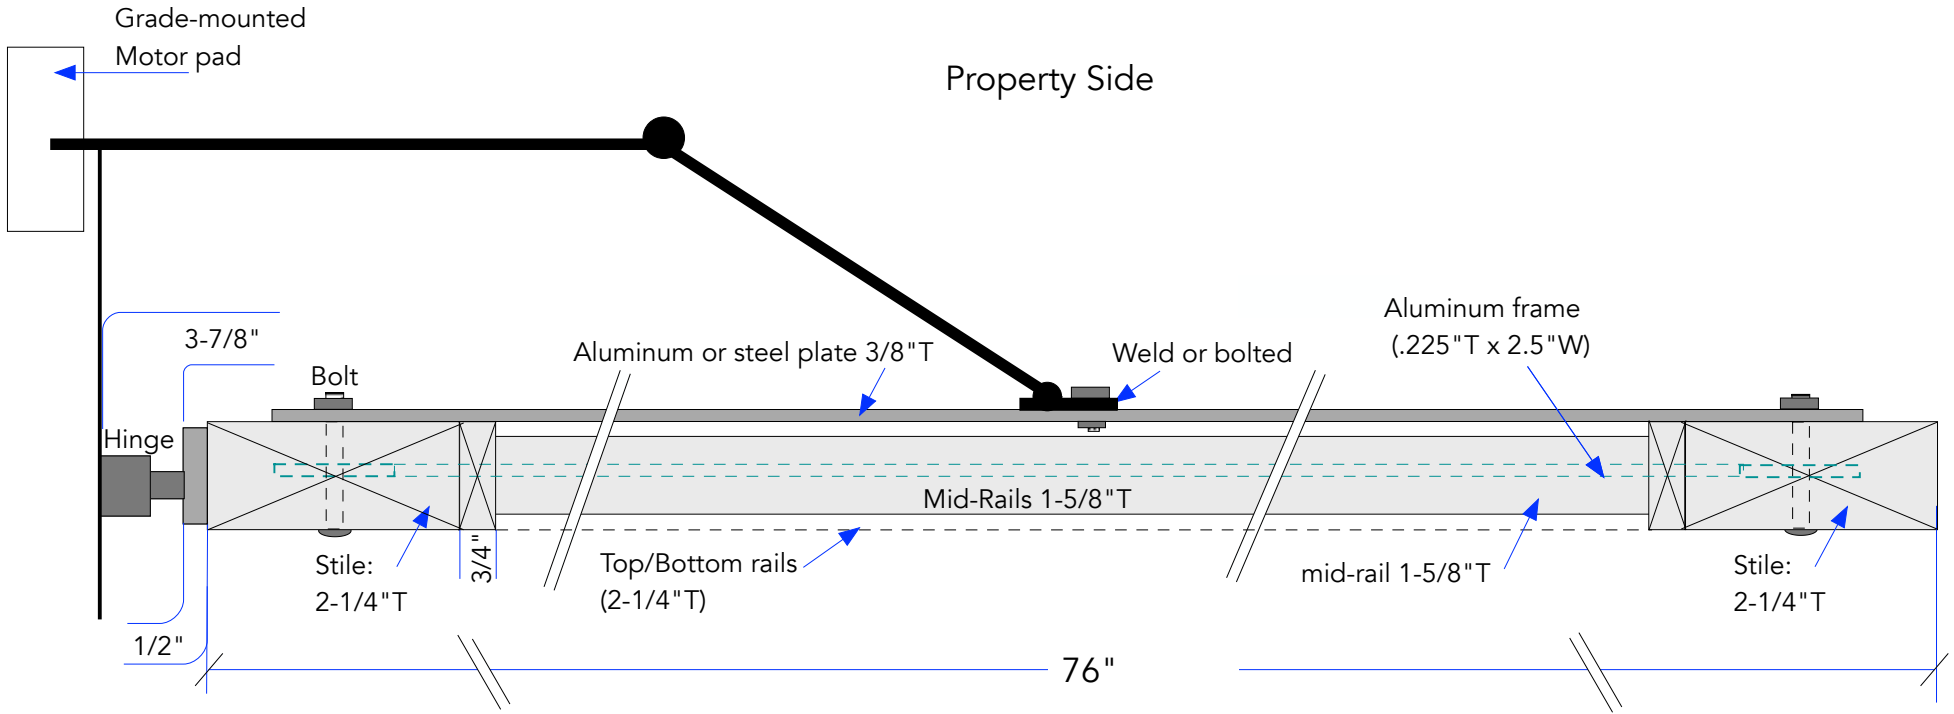

PLAN VIEW  
Typical Left Gate Leaf

Showing motor-arm mounting plate  
Typical Left Gate Leaf--Property side