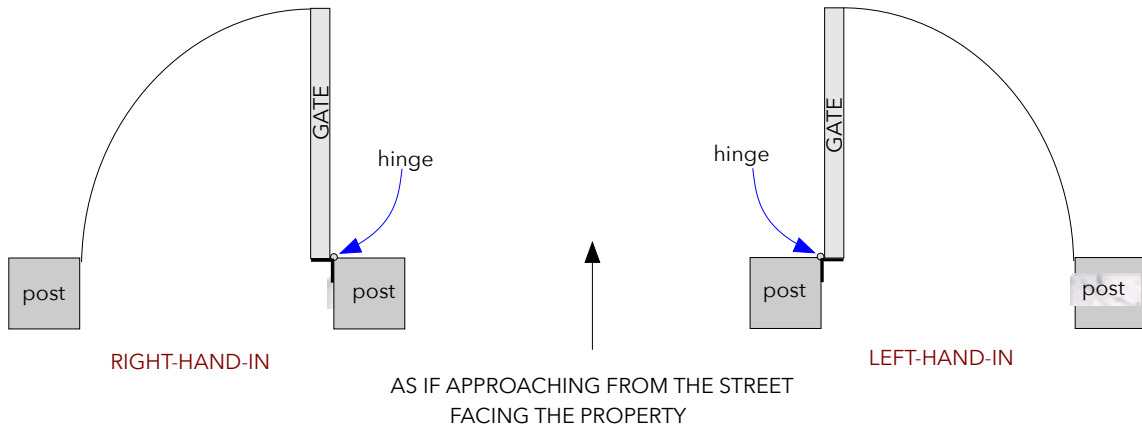

POSTS AND POST CAPS NOT INCLUDED

FARINAS-PRODUCT SPECIFICATIONS / NOTES

Product: Dutch Garden Gate Style #116
Material: Clear Western Cedar
Construction: Mortise and Tenon
Dimension: R.O: 40" x 72" ht. from grade to spring-point
Thickness: 1-5/8"
Swing Direction: Left-Hand-Out

HARDWARE: RMH Dutch Bolt DDB7
Latch: ??
Hinge: 4.5" ball-bearing (4)
Lead Time: Approx 2-3 months from approval
Deliver To: Evanston, IL
Notes: Speakeasy door #1

Prowell Woodworks
800.466.1850