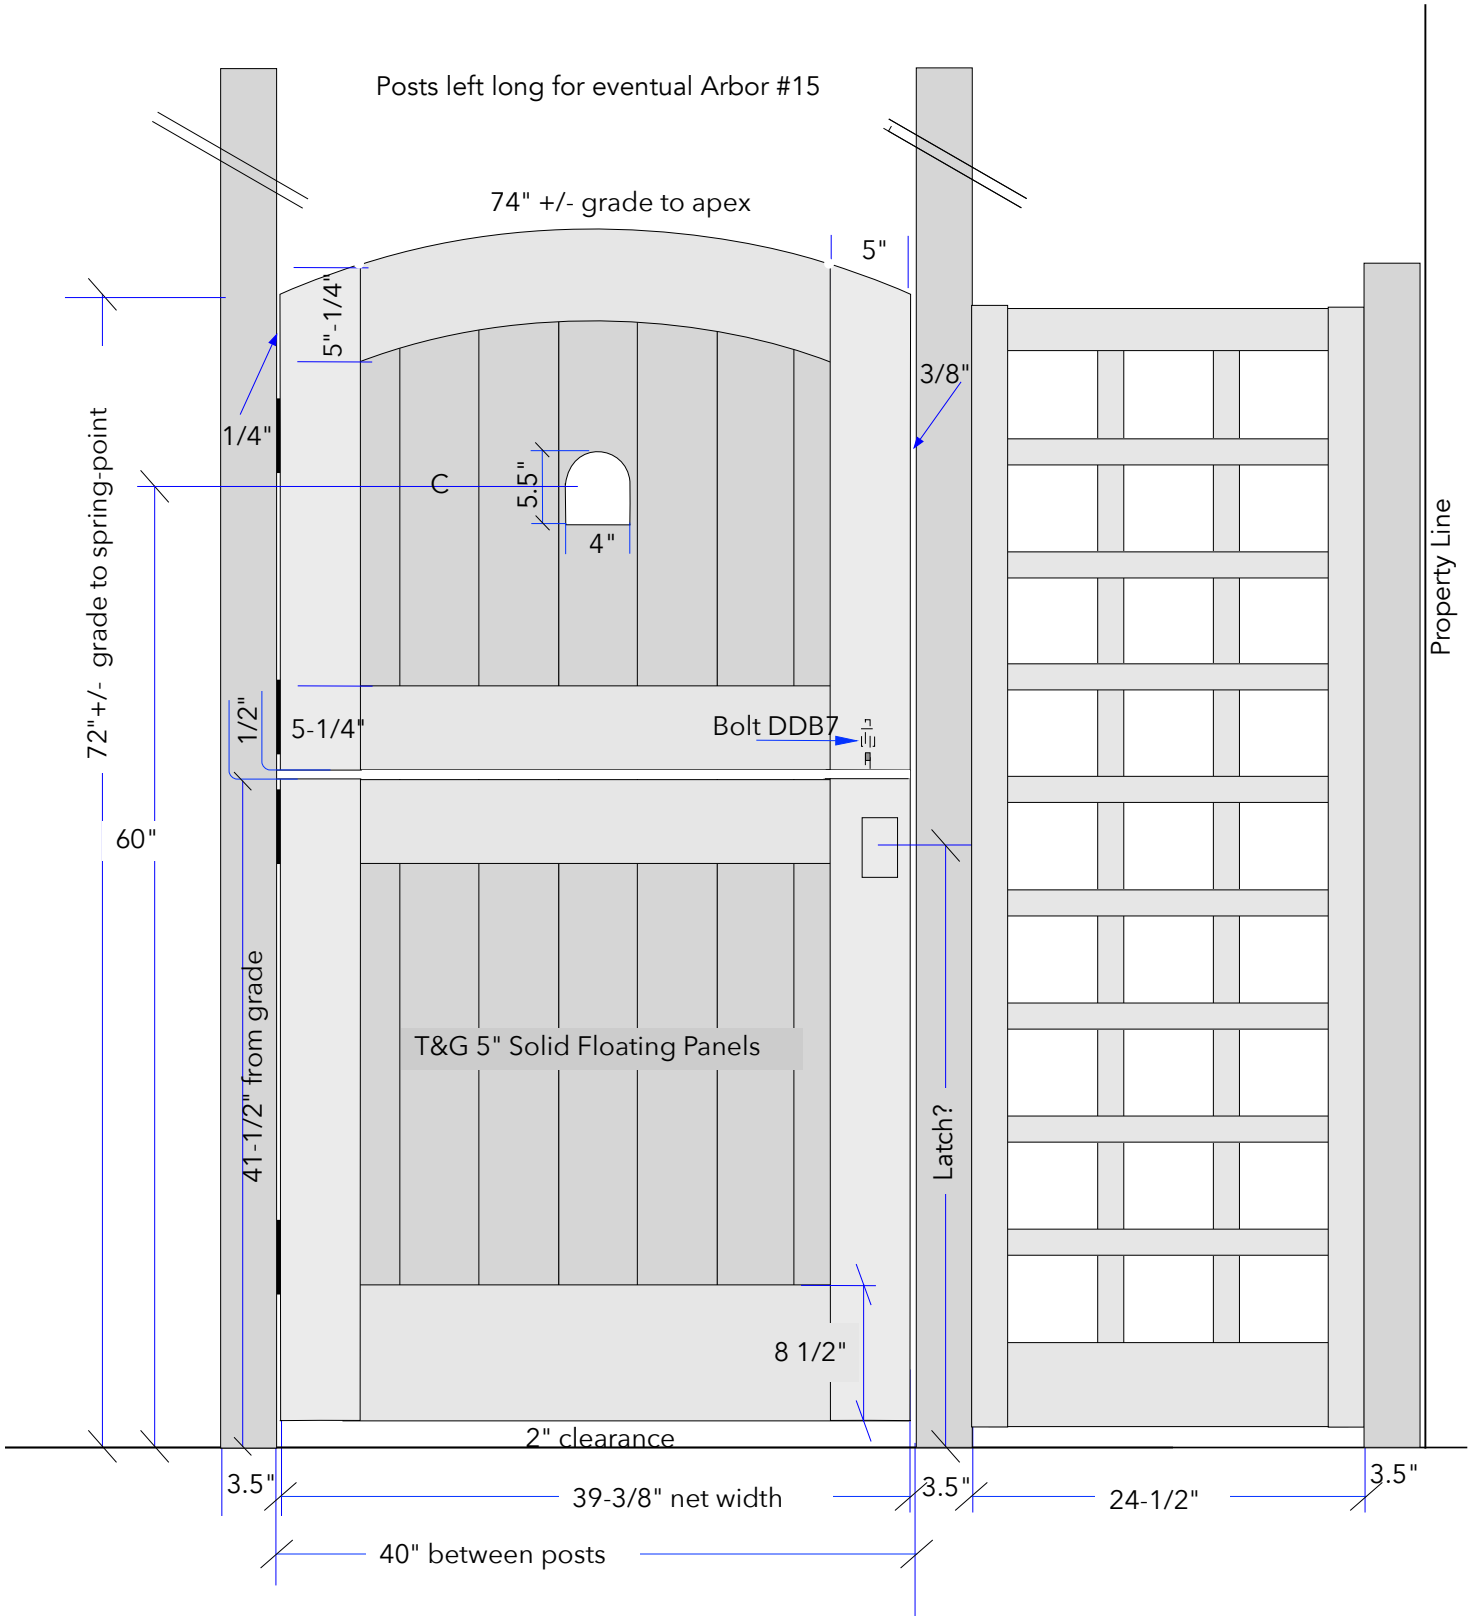

PO2610-FARINAS Gate #116 ---1-5/8" thickness

Viewed as approaching from the street

PROWELL Woodworks

800.466.1850

Dated April 7, 2026

Dated April 7, 2026

PO2610-FARINAS

Prowell Woodworks

POSTS AND POST CAPS NOT INCLUDED

FARINAS-PRODUCT SPECIFICATIONS / NOTES

Product: Dutch Garden Gate Style #116
Material: Clear Western Cedar
Construction: Mortise and Tenon
Dimension: R.O: 40" x 72" ht. from grade to spring-point
Thickness: 1-5/8"
Swing Direction: Left-Hand-Out

HARDWARE: RMH Dutch Bolt DDB7
Latch: ??
Hinge: 4.5" ball-bearing (4)
Lead Time: Approx 2-3 months from approval
Deliver To: Evanston, IL
Notes: Speakeasy door #1

Prowell Woodworks
800.466.1850