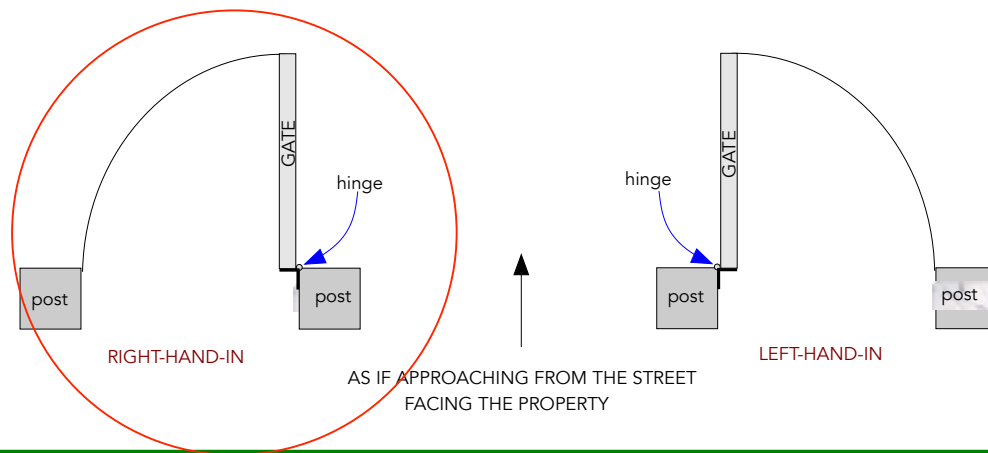

PO#2609--COOPER. Gate style #7. 1-5/8" thickness

Dated
April 13, 2026

P_{ROWELL} W_{OODWORKS}, INC
800.466.1850

Viewed as approaching from the street

Carefully review this drawing and noted specifications for you made-to-order product. Final approval is required before production can begin, at which point no returns or refunds will be granted. You will receive an e-signature link to transmit your final approval.

POSTS AND POST CAPS NOT INCLUDED

MANLOVE--- PRODUCT SPECIFICATIONS / NOTES

Product: Gate Style #7
Material: Clear Western Cedar
Construction: Mortise and Tenon
Dimension: R.O: 44" X 72" from grade to spring-point
Thickness: 1-5/8"
Swing Direction: RIGHT-HAND-IN

Latch: Coastal Bronze 40-300 thumb-latch
Hinge: Three 4.5" ball-bearing
Lead Time: 546 weeks
Delivery To: San Rafael, CA
Notes:

Prowell Woodworks
800.466.1850