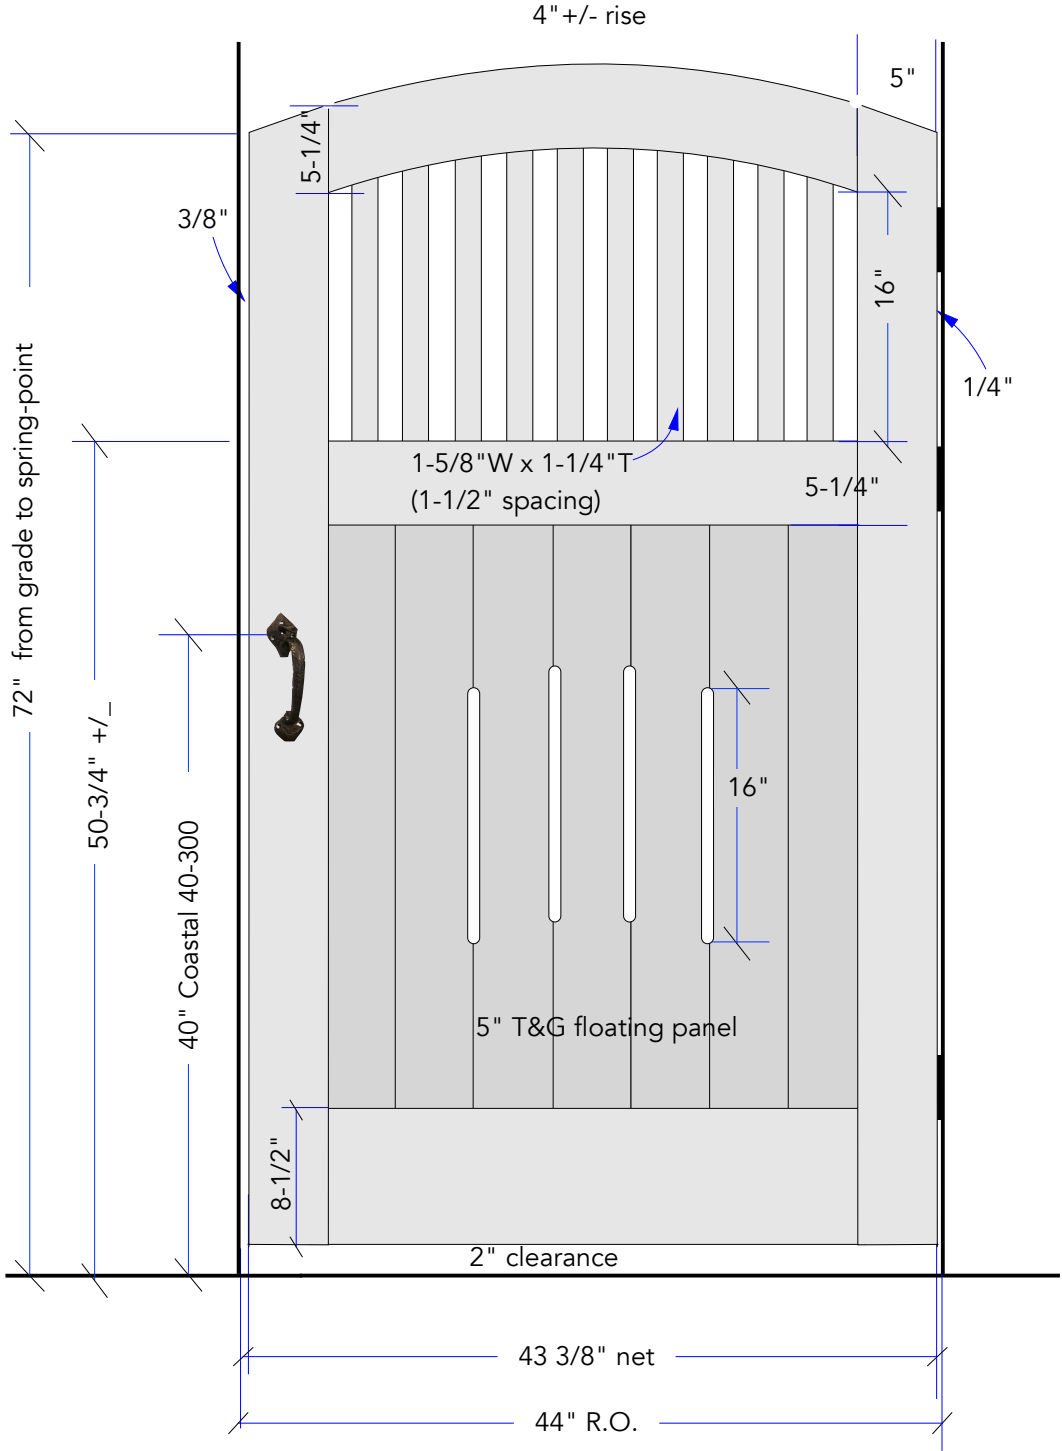

PO#2609--COOPER. Gate style #7. 1-5/8" thickness

Dated
April 13, 2026

P_{ROWELL} W_{OODWORKS}, INC
800.466.1850

Viewed as approaching from the street

Carefully review this drawing and noted specifications for you made-to-order product. Final approval is required before production can begin, at which point no returns or refunds will be granted. You will receive an e-signature link to transmit your final approval.

POSTS AND POST CAPS NOT INCLUDED

MANLOVE--- PRODUCT SPECIFICATIONS / NOTES

Product: Gate Style #7
Material: Clear Western Cedar
Construction: Mortise and Tenon
Dimension: R.O: 44" X 72" from grade to spring-point
Thickness: 1-5/8"
Swing Direction: RIGHT-HAND-IN

Latch: Coastal Bronze 40-300 thumb-latch
Hinge: Three 4.5" ball-bearing
Lead Time: 546 weeks
Delivery To: San Rafael, CA
Notes:

Prowell Woodworks
800.466.1850