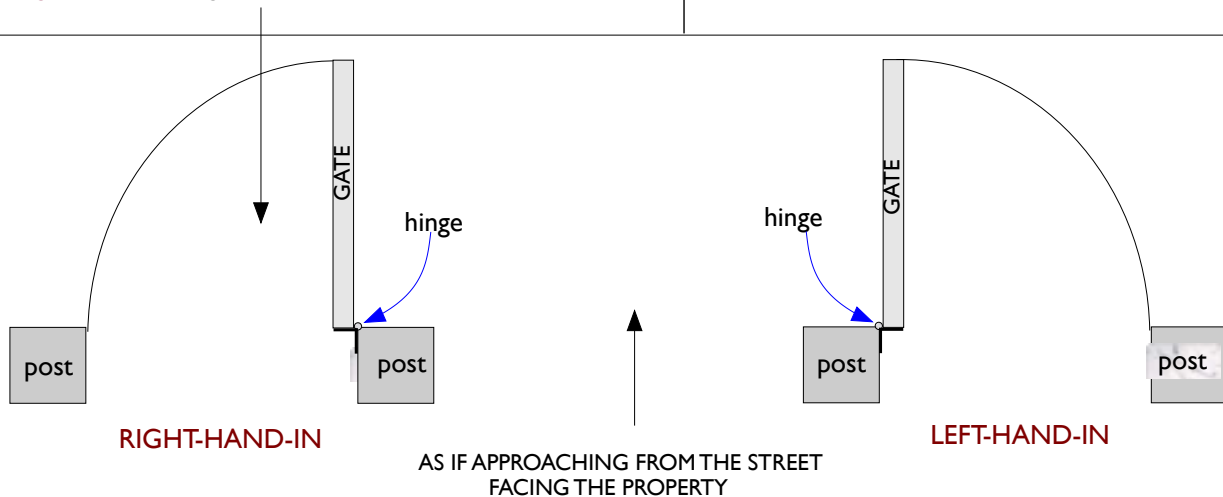

2612--MACKLE

Prowell Woodworks
800.466.1850

Dated: Feb 24, 2021

Carefully review this drawing and noted specifications for you made-to-order product. Final approval is required before production can begin, at which point no returns or refunds will be granted. You will receive an e-signature link to transmit your final approval.

POSTS AND POST CAPS NOT INCLUDED

MACKLE--- PRODUCT SPECIFICATIONS / NOTES

Product: Garden Gate Style #4-18
Material: Clear Western Cedar
Construction: Mortise and Tenon
Dimension: R.O: 49-3/4" Stucco-to-stucco x 72" ht from grade
Thickness: 1-5/8"
Swing Direction: Right-Hand-In

Latch: Coastal F1-400 Espresso patina
Hinge: Bronze Ball-Bearing 4.5" (3)
Finish: No
Jamb: yes. 1-1/2"T x 3-3/4"W
Lead Time: Approx 8+ wks from approval
Ship To: Orinda CA
Notes: