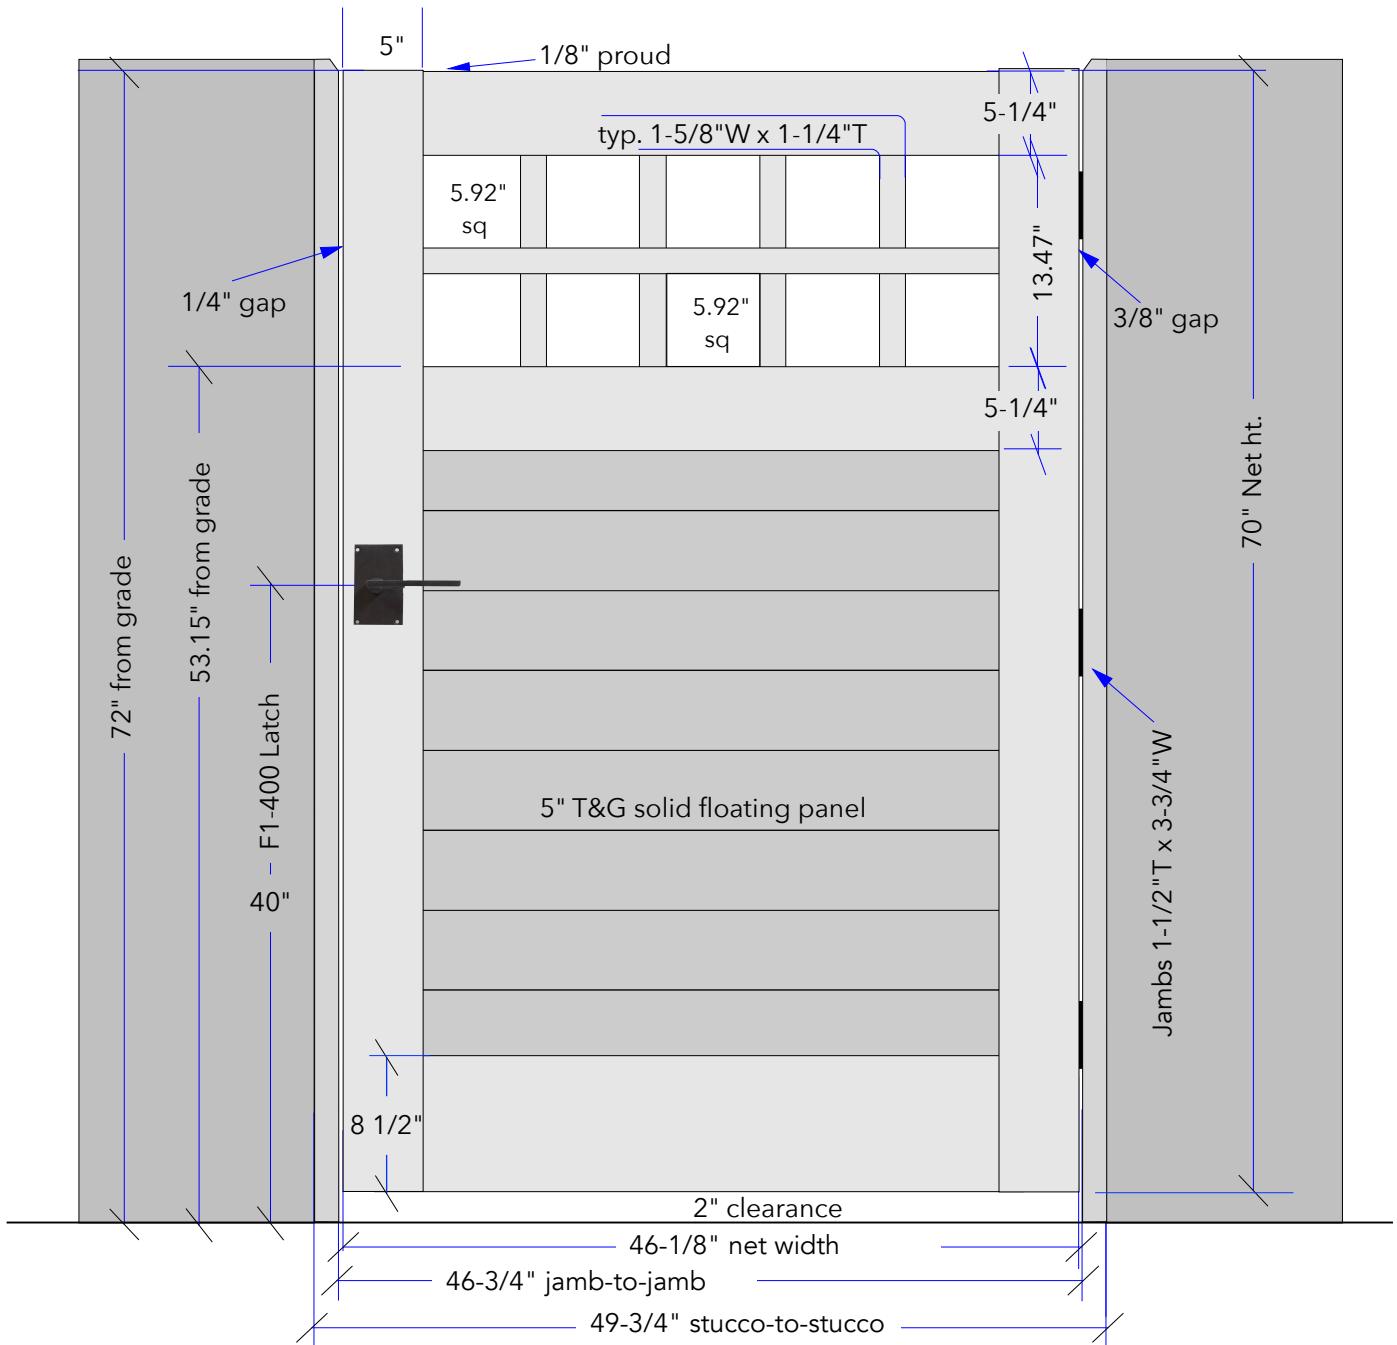

2612--MACKLE Gate style #4-18 Gate thickness: **1-5/8"**

Viewed on approaching the property

Prowell **W**oodworks
800.466.1850

Dated: Feb 24, 2021

Grids: 5.92" sq

2612--MACKLE

Prowell Woodworks
800.466.1850

POSTS AND POST CAPS NOT INCLUDED

MACKLE--- PRODUCT SPECIFICATIONS / NOTES

Product: Garden Gate Style #4-18
Material: Clear Western Cedar
Construction: Mortise and Tenon
Dimension: R.O: 49-3/4" Stucco-to-stucco x 72" ht from grade
Thickness: 1-5/8"
Swing Direction: Right-Hand-In