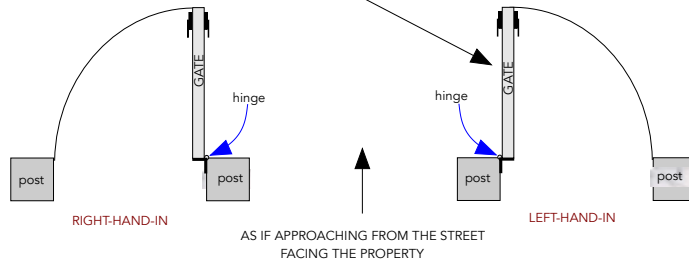

SIDE YARD PRIVACY GATE

Viewed as approaching from the street

Carefully review this drawing and noted specifications for you made-to-order product. Final approval is required before production can begin, at which point no returns or refunds will be granted. Transmit approval through the email link on your log-in site page.

POSTS AND POST CAPS NOT INCLUDED

WARD---SIDE YARD GATE--- PRODUCT SPECIFICATIONS / NOTES

Product: Garden Gate Style #30 modified
Material: Clear Western Cedar
Construction: Mortise and Tenon
Dimension: R.O. 42" x 72" from grade
Thickness: Gate: 1-5/8".
Attaches To: Wood Posts
Swing Direction: Left-Hand-In ?

Latch: RMH e414 SBD
Hinge: 4.5" Ball-Bearing (3)
Finish: Not Included
Lead Time: Approx. 8-10 wks from approval
Ship To: Seattle, WA
Notes:

Prowell Woodworks
800.466.1850