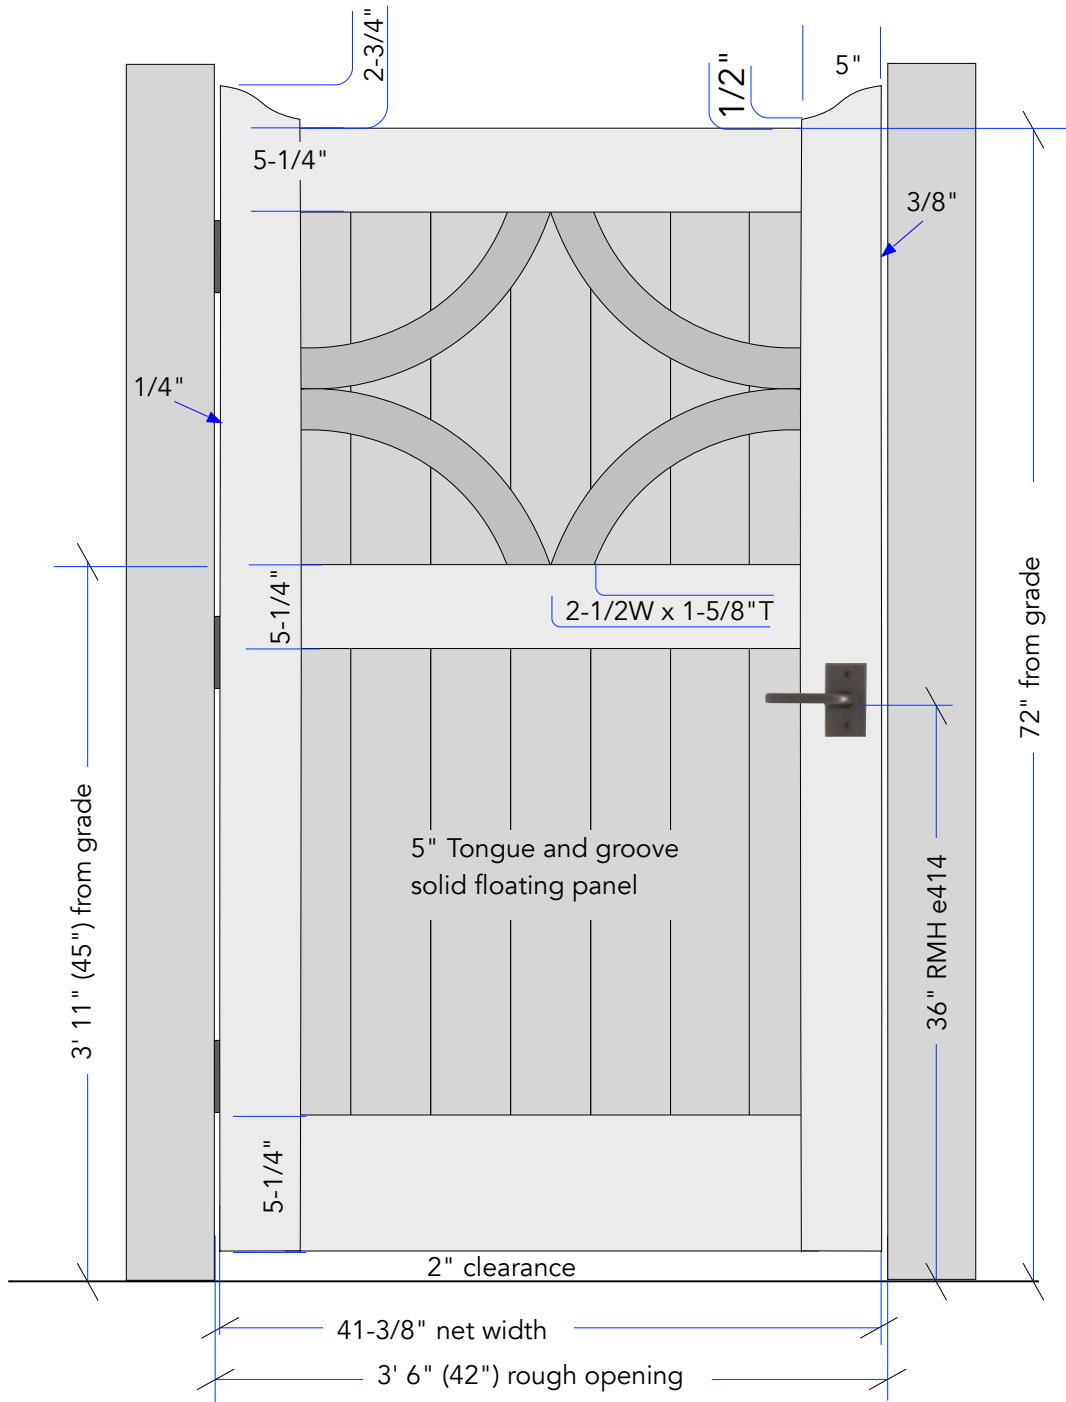

SIDE YARD PRIVACY GATE

Viewed as approaching from the street

Carefully review this drawing and noted specifications for you made-to-order product. Final approval is required before production can begin, at which point no returns or refunds will be granted. Transmit approval through the email link on your log-in site page.

POSTS AND POST CAPS NOT INCLUDED

WARD---SIDE YARD GATE--- PRODUCT SPECIFICATIONS / NOTES

Product: Garden Gate Style #30 modified
Material: Clear Western Cedar
Construction: Mortise and Tenon
Dimension: R.O. 42" x 72" from grade
Thickness: Gate: 1-5/8".
Attaches To: Wood Posts
Swing Direction: Left-Hand-In ?

Latch: RMH e414 SBD
Hinge: 4.5" Ball-Bearing (3)
Finish: Not Included
Lead Time: Approx. 8-10 wks from approval
Ship To: Seattle, WA
Notes:

Prowell Woodworks
800.466.1850